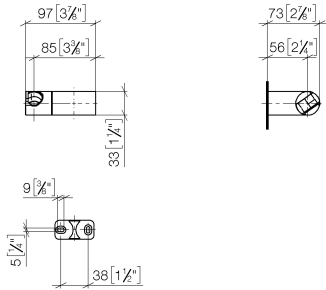

Wall bracket swivel - Brushed Durabronze (23kt Gold)

IMO

28 060 970

- pivotable 75°

Fits: IMO, LULU, MADISON, MEM, TARA,
CL.1, LISSÉ, VAIA, META, CYO

	Brushed Durabronze (23kt Gold)	28 060 970-28
	Chrome	28 060 970-00
	Brushed Platinum	28 060 970-06
	Platinum	28 060 970-08
	Dark Brass matt	28 060 970-16
	Dark Chrome	28 060 970-19
	Light Gold	28 060 970-26
	Brushed Light Gold	28 060 970-27
	Matte Black	28 060 970-33
	Brushed Bronze	28 060 970-42
	Brushed Champagne (22kt Gold)	28 060 970-46
	Champagne (22kt Gold)	28 060 970-47
	Brushed Chrome	28 060 970-93
	Brushed Dark Platinum	28 060 970-99

28 060 970

mm [inches]

28 060 970

Parts for other finishes can be found here: [Chrome](#)

Spare parts list

No.	Item Number	Name	Quantity used	Delivery time
1	09 12 12 212 90	sleeve	1	2
2	09 31 11 009 90	pin	2	2
3	05 30 31 025 00 90	fixing set	1	2
4	08 30 11 563 90	holder	1	2