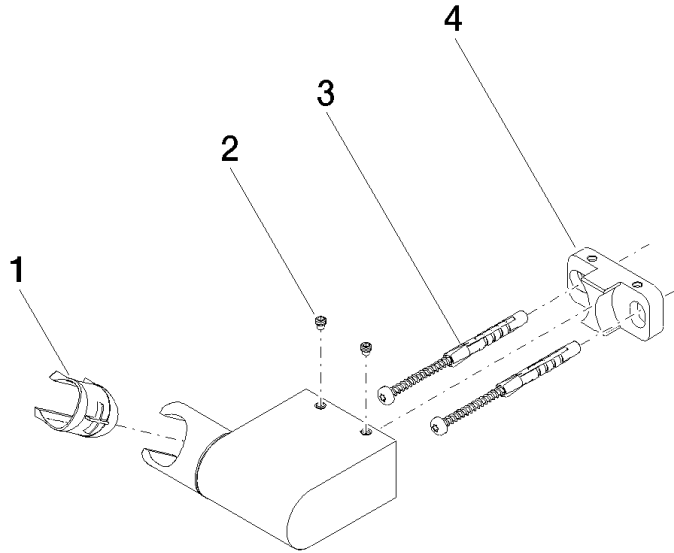

Wall bracket swivel - Brushed Durabronze (23kt Gold)

IMO

28 060 970

- pivotable 75°

Fits: IMO, LULU, MADISON, MEM, TARA,
CL.1, LISSÉ, VAIA, META, CYO

	Brushed Durabronze (23kt Gold)	28 060 970-28
	Chrome	28 060 970-00
	Brushed Platinum	28 060 970-06
	Platinum	28 060 970-08
	Dark Brass matt	28 060 970-16
	Dark Chrome	28 060 970-19
	Light Gold	28 060 970-26
	Brushed Light Gold	28 060 970-27
	Matte Black	28 060 970-33
	Brushed Bronze	28 060 970-42
	Brushed Champagne (22kt Gold)	28 060 970-46
	Champagne (22kt Gold)	28 060 970-47
	Brushed Chrome	28 060 970-93
	Brushed Dark Platinum	28 060 970-99

28 060 970

mm [inches]

28 060 970

Parts for other finishes can be found here: [Chrome](#)

Spare parts list

No.	Item Number	Name	Quantity used	Delivery time
1	09 12 12 212 90	sleeve	1	2
2	09 31 11 009 90	pin	2	2
3	05 30 31 025 00 90	fixing set	1	2
4	08 30 11 563 90	holder	1	2