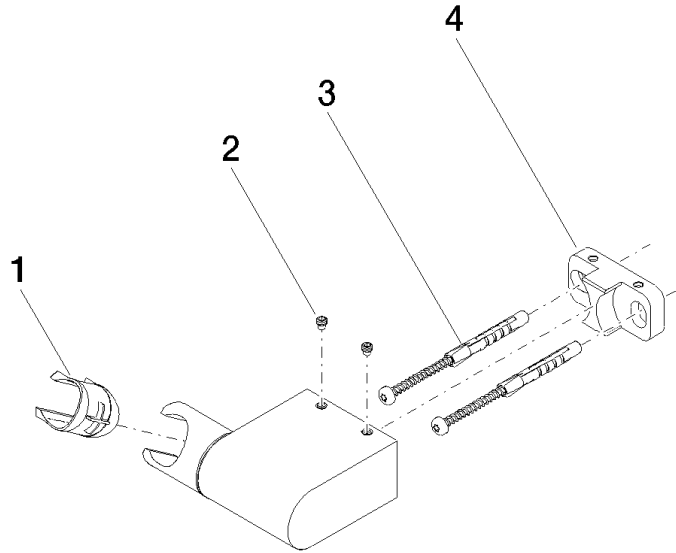

28 060 970

- pivotable 75°

Fits: IMO, LULU, MADISON, MEM, TARA,
CL.1, LISSÉ, VAIA, META, CYO

	Matte Black	28 060 970-33
	Chrome	28 060 970-00
	Brushed Platinum	28 060 970-06
	Platinum	28 060 970-08
	Dark Brass matt	28 060 970-16
	Dark Chrome	28 060 970-19
	Light Gold	28 060 970-26
	Brushed Light Gold	28 060 970-27
	Brushed Durabronze (23kt Gold)	28 060 970-28
	Brushed Bronze	28 060 970-42
	Brushed Champagne (22kt Gold)	28 060 970-46
	Champagne (22kt Gold)	28 060 970-47
	Brushed Chrome	28 060 970-93
	Brushed Dark Platinum	28 060 970-99

28 060 970

mm [inches]

28 060 970

Parts for other finishes can be found here: [Chrome](#)

Spare parts list

No.	Item Number	Name	Quantity used	Delivery time
1	09 12 12 212 90	sleeve	1	2
2	09 31 11 009 90	pin	2	2
3	05 30 31 025 00 90	fixing set	1	2
4	08 30 11 563 90	holder	1	2