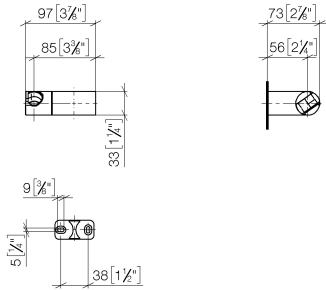

28 060 970

- pivotable 75°

Fits: IMO, LULU, MADISON, MEM, TARA,
CL.1, LISSÉ, VAIA, META, CYO

	Matte Black	28 060 970-33
	Chrome	28 060 970-00
	Brushed Platinum	28 060 970-06
	Platinum	28 060 970-08
	Dark Brass matt	28 060 970-16
	Dark Chrome	28 060 970-19
	Light Gold	28 060 970-26
	Brushed Light Gold	28 060 970-27
	Brushed Durabronze (23kt Gold)	28 060 970-28
	Brushed Bronze	28 060 970-42
	Brushed Champagne (22kt Gold)	28 060 970-46
	Champagne (22kt Gold)	28 060 970-47
	Brushed Chrome	28 060 970-93
	Brushed Dark Platinum	28 060 970-99

28 060 970

mm [inches]

28 060 970

Parts for other finishes can be found here: [Chrome](#)

Spare parts list

No.	Item Number	Name	Quantity used	Delivery time
1	09 12 12 212 90	sleeve	1	2
2	09 31 11 009 90	pin	2	2
3	05 30 31 025 00 90	fixing set	1	2
4	08 30 11 563 90	holder	1	2