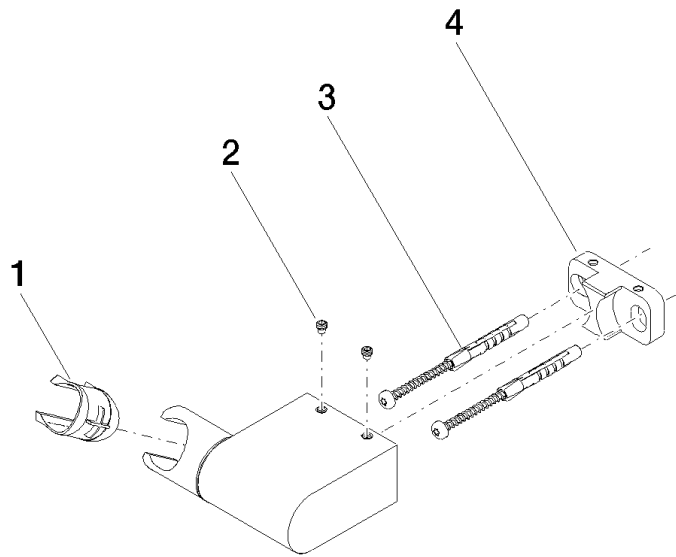

28 060 970

- pivotable 75°

Fits: IMO, LULU, MADISON, MEM, TARA,  
CL.1, LISSÉ, VAIA, META, CYO

	Brushed Champagne (22kt Gold)	28 060 970-46
	Chrome	28 060 970-00
	Brushed Platinum	28 060 970-06
	Platinum	28 060 970-08
	Dark Brass matt	28 060 970-16
	Dark Chrome	28 060 970-19
	Light Gold	28 060 970-26
	Brushed Light Gold	28 060 970-27
	Brushed Durabronze (23kt Gold)	28 060 970-28
	Matte Black	28 060 970-33
	Brushed Bronze	28 060 970-42
	Champagne (22kt Gold)	28 060 970-47
	Brushed Chrome	28 060 970-93
	Brushed Dark Platinum	28 060 970-99

28 060 970

mm [inches]

28 060 970

Parts for other finishes can be found here: [Chrome](#)

### Spare parts list

No.	Item Number	Name	Quantity used	Delivery time
1	09 12 12 212 90	sleeve	1	2
2	09 31 11 009 90	pin	2	2
3	05 30 31 025 00 90	fixing set	1	2
4	08 30 11 563 90	holder	1	2