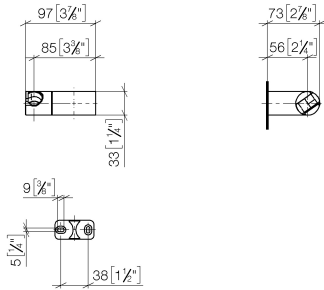

28 060 970

- pivotable 75°

Fits: IMO, LULU, MADISON, MEM, TARA,  
CL.1, LISSÉ, VAIA, META, CYO

	Brushed Champagne (22kt Gold)	28 060 970-46
	Chrome	28 060 970-00
	Brushed Platinum	28 060 970-06
	Platinum	28 060 970-08
	Dark Brass matt	28 060 970-16
	Dark Chrome	28 060 970-19
	Light Gold	28 060 970-26
	Brushed Light Gold	28 060 970-27
	Brushed Durabronze (23kt Gold)	28 060 970-28
	Matte Black	28 060 970-33
	Brushed Bronze	28 060 970-42
	Champagne (22kt Gold)	28 060 970-47
	Brushed Chrome	28 060 970-93
	Brushed Dark Platinum	28 060 970-99

28 060 970

mm [inches]

28 060 970

Parts for other finishes can be found here: [Chrome](#)

### Spare parts list

No.	Item Number	Name	Quantity used	Delivery time
1	09 12 12 212 90	sleeve	1	2
2	09 31 11 009 90	pin	2	2
3	05 30 31 025 00 90	fixing set	1	2
4	08 30 11 563 90	holder	1	2