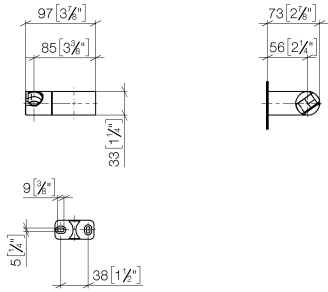

28 060 970

● pivotable 75°

Fits: IMO, LULU, MADISON, MEM, TARA,  
CL.1, LISSÉ, VAIA, META, CYO

	Brushed Chrome	28 060 970-93
	Chrome	28 060 970-00
	Brushed Platinum	28 060 970-06
	Platinum	28 060 970-08
	Dark Brass matt	28 060 970-16
	Dark Chrome	28 060 970-19
	Light Gold	28 060 970-26
	Brushed Light Gold	28 060 970-27
	Brushed Durabronze (23kt Gold)	28 060 970-28
	Matte Black	28 060 970-33
	Brushed Bronze	28 060 970-42
	Brushed Champagne (22kt Gold)	28 060 970-46
	Champagne (22kt Gold)	28 060 970-47
	Brushed Dark Platinum	28 060 970-99

# Wall bracket swivel - Brushed Chrome

28 060 970

mm [inches]

28 060 970

**Product version from 10/1/2023**

Parts for other  
finishes can be found  
here: [Chrome](#)

#### Product version from 10/1/2023

No.	Item Number	Name	Quantity used	Delivery time
	09 12 12 212 90	sleeve	5	2