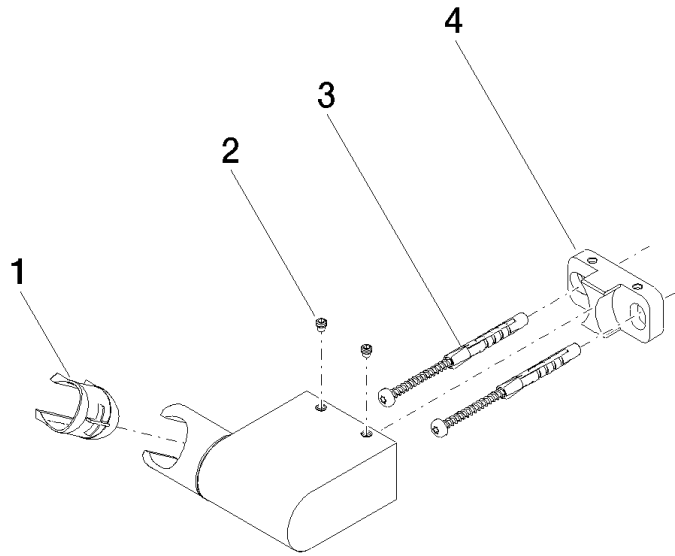

28 060 970

● pivotable 75°

Fits: IMO, LULU, MADISON, MEM, TARA,  
CL.1, LISSÉ, VAIA, META, CYO

	Brushed Chrome	28 060 970-93
	Chrome	28 060 970-00
	Brushed Platinum	28 060 970-06
	Platinum	28 060 970-08
	Dark Brass matt	28 060 970-16
	Dark Chrome	28 060 970-19
	Light Gold	28 060 970-26
	Brushed Light Gold	28 060 970-27
	Brushed Durabronze (23kt Gold)	28 060 970-28
	Matte Black	28 060 970-33
	Brushed Bronze	28 060 970-42
	Brushed Champagne (22kt Gold)	28 060 970-46
	Champagne (22kt Gold)	28 060 970-47
	Brushed Dark Platinum	28 060 970-99

# Wall bracket swivel - Brushed Chrome

28 060 970

mm [inches]

28 060 970

**Product version from 10/1/2023**

Parts for other  
finishes can be found  
here: [Chrome](#)

## Wall bracket swivel - Brushed Chrome

IMO

28 060 970

#### Product version from 10/1/2023

No.	Item Number	Name	Quantity used	Delivery time
	09 12 12 212 90	sleeve	5	2