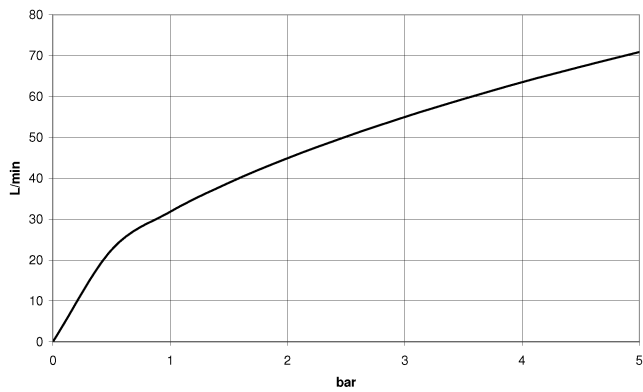

**WATER TUBE Kneipp hose white 2000 mm - Dark Chrome**

28 285 979

- hose nozzle with sleeve M33
- with holding ring

|  |                                     |               |
|--|-------------------------------------|---------------|
|   | Dark Chrome                         | 28 285 979-19 |
|   | Chrome                              | 28 285 979-00 |
|   | Brushed Platinum                    | 28 285 979-06 |
|   | Platinum                            | 28 285 979-08 |
|   | Brushed Durabronze<br>(23kt Gold)   | 28 285 979-28 |
|   | Matte Black                         | 28 285 979-33 |
|   | Brushed<br>Champagne (22kt<br>Gold) | 28 285 979-46 |
|   | Champagne (22kt<br>Gold)            | 28 285 979-47 |
|   | Brushed Chrome                      | 28 285 979-93 |
|  | Brushed Dark<br>Platinum            | 28 285 979-99 |

## WATER TUBE Kneipp hose white 2000 mm - Dark Chrome

28 285 979

mm [inches]

### Flow rate chart