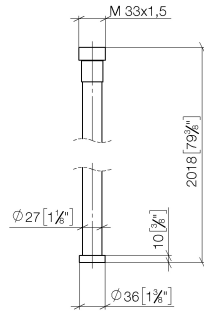

**WATER TUBE Kneipp hose white 2000 mm - Dark Chrome**

28 285 979

- hose nozzle with sleeve M33
- with holding ring

|  |                                     |               |
|--|-------------------------------------|---------------|
|   | Dark Chrome                         | 28 285 979-19 |
|   | Chrome                              | 28 285 979-00 |
|   | Brushed Platinum                    | 28 285 979-06 |
|   | Platinum                            | 28 285 979-08 |
|   | Brushed Durabronze<br>(23kt Gold)   | 28 285 979-28 |
|   | Matte Black                         | 28 285 979-33 |
|   | Brushed<br>Champagne (22kt<br>Gold) | 28 285 979-46 |
|   | Champagne (22kt<br>Gold)            | 28 285 979-47 |
|   | Brushed Chrome                      | 28 285 979-93 |
|  | Brushed Dark<br>Platinum            | 28 285 979-99 |

## WATER TUBE Kneipp hose white 2000 mm - Dark Chrome

28 285 979

mm [inches]

### Flow rate chart

## WATER TUBE Kneipp hose white 2000 mm - Dark Chrome

---

28 285 979

Parts for other  
finishes can be found  
here: [Chrome](#)