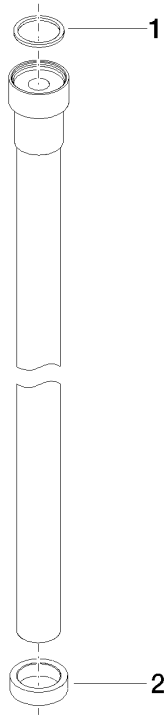

WATER TUBE Kneipp hose white 2000 mm - Brushed Durabross (23kt Gold)

28 285 979

- hose nozzle with sleeve M33
- with holding ring

	Brushed Durabross (23kt Gold)	28 285 979-28
	Chrome	28 285 979-00
	Brushed Platinum	28 285 979-06
	Platinum	28 285 979-08
	Dark Chrome	28 285 979-19
	Matte Black	28 285 979-33
	Brushed Champagne (22kt Gold)	28 285 979-46
	Champagne (22kt Gold)	28 285 979-47
	Brushed Chrome	28 285 979-93
	Brushed Dark Platinum	28 285 979-99

WATER TUBE Kneipp hose white 2000 mm - Brushed Durabronz (23kt Gold)

28 285 979

mm [inches]

Flow rate chart

WATER TUBE Kneipp hose white 2000 mm - Brushed Durabronz (23kt Gold)

28 285 979

Parts for other finishes can be found here: [Chrome](#)

Spare parts list

No.	Item Number	Name	Quantity used	Delivery time
1	09 14 20 003 90	seal	1	2
2	09 28 10 116-12	ring	1	30