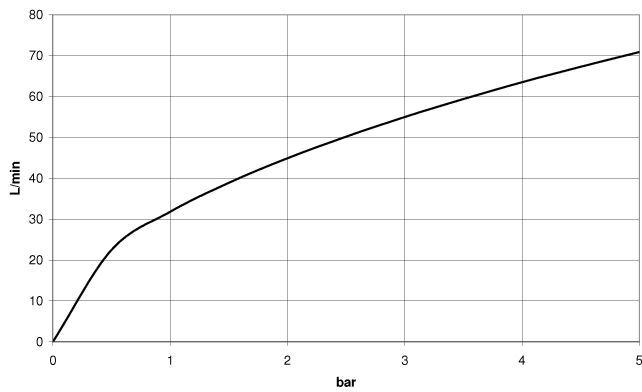

WATER TUBE Kneipp hose black 2000 mm - Chrome

28 286 979

- hose nozzle with sleeve M33
- with holding ring

	Chrome	28 286 979-00
	Brushed Platinum	28 286 979-06
	Platinum	28 286 979-08
	Dark Chrome	28 286 979-19
	Brushed Durabronze (23kt Gold)	28 286 979-28
	Matte Black	28 286 979-33
	Brushed Champagne (22kt Gold)	28 286 979-46
	Champagne (22kt Gold)	28 286 979-47
	Brushed Chrome	28 286 979-93
	Brushed Dark Platinum	28 286 979-99

WATER TUBE Kneipp hose black 2000 mm - Chrome

28 286 979

mm [inches]

Flow rate chart

WATER TUBE Kneipp hose black 2000 mm - Chrome

28 286 979

Spare parts list

No.	Item Number	Name	Quantity used	Delivery time
2	09 14 20 003 90	seal	1	2
3	09 28 10 116-13	ring	1	30