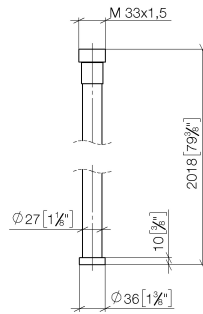

WATER TUBE Kneipp hose black 2000 mm - Brushed Dark Platinum

28 286 979

- hose nozzle with sleeve M33
- with holding ring

	Brushed Dark Platinum	28 286 979-99
	Chrome	28 286 979-00
	Brushed Platinum	28 286 979-06
	Platinum	28 286 979-08
	Dark Chrome	28 286 979-19
	Brushed Durabronze (23kt Gold)	28 286 979-28
	Matte Black	28 286 979-33
	Brushed Champagne (22kt Gold)	28 286 979-46
	Champagne (22kt Gold)	28 286 979-47
	Brushed Chrome	28 286 979-93

WATER TUBE Kneipp hose black 2000 mm - Brushed Dark Platinum

28 286 979

mm [inches]

Flow rate chart

WATER TUBE Kneipp hose black 2000 mm - Brushed Dark Platinum

28 286 979

Parts for other finishes can be found here: [Chrome](#)

Spare parts list

No.	Item Number	Name	Quantity used	Delivery time
2	09 14 20 003 90	seal	1	2
3	09 28 10 116-13	ring	1	30