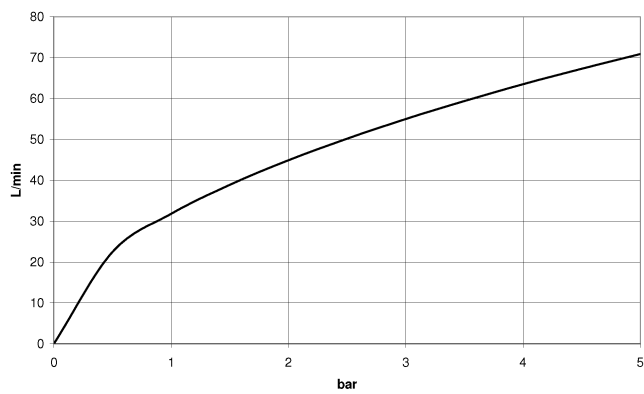

WATER TUBE Kneipp hose black 2000 mm - Brushed Dark Platinum

28 286 979

- hose nozzle with sleeve M33
- with holding ring

	Brushed Dark Platinum	28 286 979-99
	Chrome	28 286 979-00
	Brushed Platinum	28 286 979-06
	Platinum	28 286 979-08
	Dark Chrome	28 286 979-19
	Brushed Durabronze (23kt Gold)	28 286 979-28
	Matte Black	28 286 979-33
	Brushed Champagne (22kt Gold)	28 286 979-46
	Champagne (22kt Gold)	28 286 979-47
	Brushed Chrome	28 286 979-93

WATER TUBE Kneipp hose black 2000 mm - Brushed Dark Platinum

28 286 979

mm [inches]

Flow rate chart

WATER TUBE Kneipp hose black 2000 mm - Brushed Dark Platinum

28 286 979

Parts for other finishes can be found here: [Chrome](#)