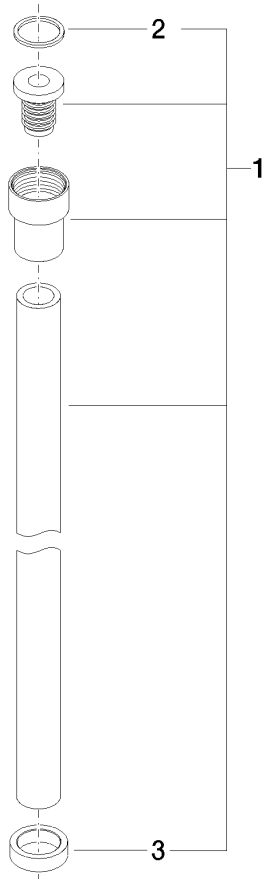

WATER TUBE Kneipp hose black 2000 mm - Brushed Dark Platinum

28 286 979

- hose nozzle with sleeve M33
- with holding ring

	Brushed Dark Platinum	28 286 979-99
	Chrome	28 286 979-00
	Brushed Platinum	28 286 979-06
	Platinum	28 286 979-08
	Dark Chrome	28 286 979-19
	Brushed Durabronze (23kt Gold)	28 286 979-28
	Matte Black	28 286 979-33
	Brushed Champagne (22kt Gold)	28 286 979-46
	Champagne (22kt Gold)	28 286 979-47
	Brushed Chrome	28 286 979-93

WATER TUBE Kneipp hose black 2000 mm - Brushed Dark Platinum

28 286 979

mm [inches]

Flow rate chart

WATER TUBE Kneipp hose black 2000 mm - Brushed Dark Platinum

28 286 979

Parts for other finishes can be found here: [Chrome](#)

Spare parts list

No.	Item Number	Name	Quantity used	Delivery time
2	09 14 20 003 90	seal	1	2
3	09 28 10 116-13	ring	1	30