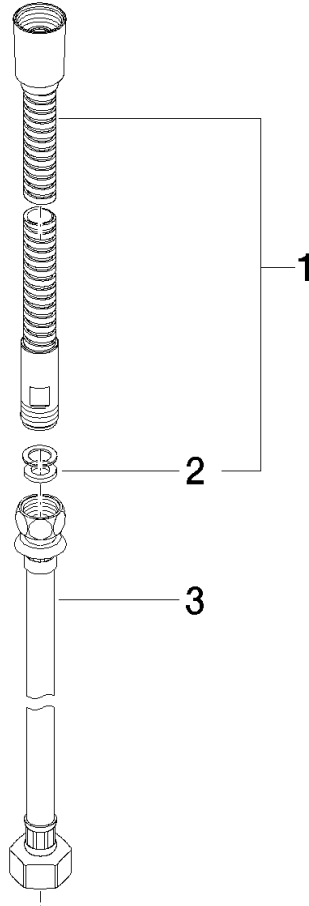

**Metal shower hose in two parts 1/2" x 3/8" x 2250 mm - Light Gold**

IMO

28 323 970

Fits: IMO, LULU, MADISON, MEM, TARA,  
CL.1, LISSÉ, VAIA, META, CYO

	Light Gold	28 323 970-26
	Chrome	28 323 970-00
	Brushed Platinum	28 323 970-06
	Platinum	28 323 970-08
	Durabrand (23kt Gold)	28 323 970-09
	Dark Chrome	28 323 970-19
	Brushed Light Gold	28 323 970-27
	Brushed Durabrand (23kt Gold)	28 323 970-28
	Matte Black	28 323 970-33
	Brushed Bronze	28 323 970-42
	Brushed Champagne (22kt Gold)	28 323 970-46
	Champagne (22kt Gold)	28 323 970-47
	Brushed Chrome	28 323 970-93
	Brushed Dark Platinum	28 323 970-99

Metal shower hose in two parts 1/2" x 3/8" x 2250 mm - Light Gold

---

IMO

28 323 970

Metal shower hose in two parts 1/2" x 3/8" x 2250 mm - Light Gold

---

IMO

28 323 970

## Metal shower hose in two parts 1/2" x 3/8" x 2250 mm - Light Gold

IMO

28 323 970

#### Product version from 10/1/2023

No.	Item Number	Name	Quantity used	Delivery time
	28 322 970-26	Metal shower hose 1/2" x 3/8" x 1750 mm - Light Gold	3	30