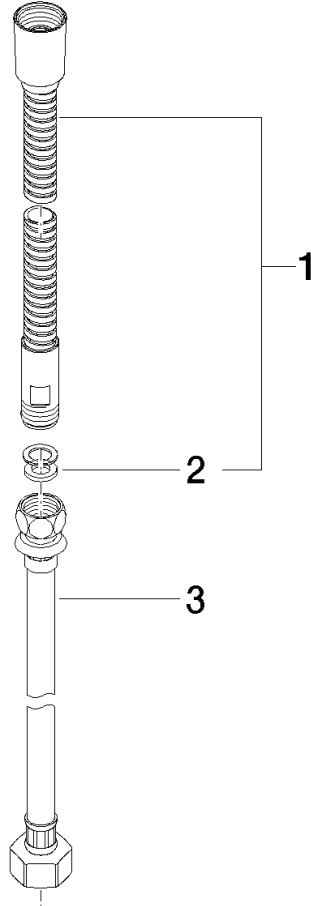

Metal shower hose in two parts 1/2" x 3/8" x 2250 mm - Brushed Champagne (22kt Gold)

IMO

28 323 970

Fits: IMO, LULU, MADISON, MEM, TARA, CL.1, LISSÉ, VAIA, META, CYO

| | | |
|---|-------------------------------|---------------|
|  | Brushed Champagne (22kt Gold) | 28 323 970-46 |
|  | Chrome | 28 323 970-00 |
|  | Brushed Platinum | 28 323 970-06 |
|  | Platinum | 28 323 970-08 |
|  | Durabrand (23kt Gold) | 28 323 970-09 |
|  | Dark Chrome | 28 323 970-19 |
|  | Light Gold | 28 323 970-26 |
|  | Brushed Light Gold | 28 323 970-27 |
|  | Brushed Durabrand (23kt Gold) | 28 323 970-28 |
|  | Matte Black | 28 323 970-33 |
|  | Brushed Bronze | 28 323 970-42 |
|  | Champagne (22kt Gold) | 28 323 970-47 |
|  | Brushed Chrome | 28 323 970-93 |
|  | Brushed Dark Platinum | 28 323 970-99 |

Metal shower hose in two parts 1/2" x 3/8" x 2250 mm - Brushed Champagne
(22kt Gold)

IMO

28 323 970

Metal shower hose in two parts 1/2" x 3/8" x 2250 mm - Brushed Champagne
(22kt Gold)

IMO

28 323 970

Metal shower hose in two parts 1/2" x 3/8" x 2250 mm - Brushed Champagne (22kt Gold)

IMO

28 323 970
Parts for other
finishes can be found
here: Chrome

Spare parts list

| No. | Item Number | Name | Quantity used | Delivery time |
|-----|--------------------|---|---------------|---------------|
| 1 | 28 322 970-46 | Metal shower hose 1/2" x 3/8" x 1750 mm - Brushed Champagne (22kt Gold) | 1 | 30 |
| 2 | 90 14 20 026 00 90 | seal | 1 | 2 |
| 3 | 12 505 970 90 | High pressure hose 1/2" x 3/8" x 500 mm - | 1 | 2 |