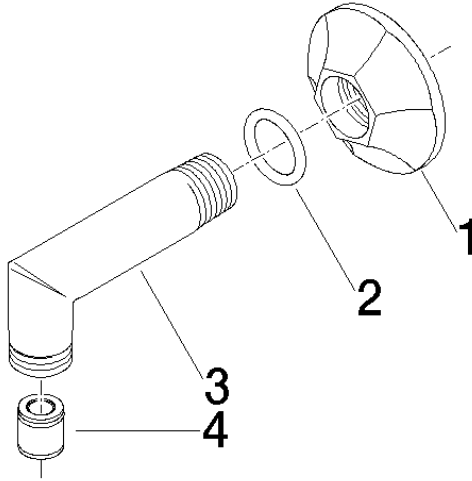

28 450 370

- 1/2" shower outlet
- rosette Ø 60 mm
- 1/2" connection
- WRAS 240502026

Intrinsic protection against back flow.

| | | |
|---|------------------------------|--------------------|
|  | Chrome | 28 450 370-00 |
| | Chrome | 28 450 370-00 0010 |
|  | Brushed Platinum | 28 450 370-06 |
| | Brushed Platinum | 28 450 370-06 0010 |
|  | Platinum | 28 450 370-08 |
| | Platinum | 28 450 370-08 0010 |
|  | Durabass (23kt Gold) | 28 450 370-09 |
| | Durabass (23kt Gold) | 28 450 370-09 0010 |
|  | Brushed Durabass (23kt Gold) | 28 450 370-28 |
| | Brushed Durabass (23kt Gold) | 28 450 370-28 0010 |
|  | Brushed Dark Platinum | 28 450 370-99 |
| | Brushed Dark Platinum | 28 450 370-99 0010 |

Recommended miscellaneous

Concealed wall elbow -

35 085 970 90

- max. recess depth 163 mm
- min. recess depth 90 mm

28 450 370

Flow rate chart

Codes & Standards

EN 1717

Scottish Water
Byelaws

UK Water Supply
Regulations

MADISON Wall elbow - Chrome

MADISON

28 450 370

Certificates

Belgaqua_21-381-2 WRAS_240502

28 450 370

Product version up to 7/6/2018

Product version from 7/6/2018

MADISON Wall elbow - Chrome

MADISON

28 450 370

Spare parts list

Product version up to 7/6/2018

Product version from 7/6/2018