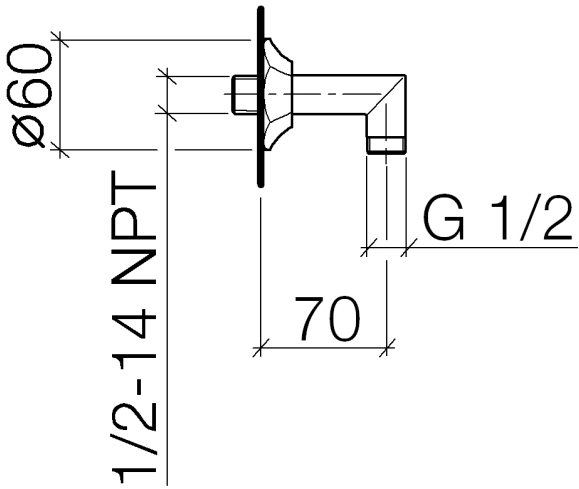

28 450 370

- 1/2" shower outlet
- rosette Ø 60 mm
- 1/2" connection
- WRAS 240502026

Intrinsic protection against back flow.

| | | |
|---|------------------------------|--------------------|
|  | Chrome | 28 450 370-00 |
| | Chrome | 28 450 370-00 0010 |
|  | Brushed Platinum | 28 450 370-06 |
| | Brushed Platinum | 28 450 370-06 0010 |
|  | Platinum | 28 450 370-08 |
| | Platinum | 28 450 370-08 0010 |
|  | Durabass (23kt Gold) | 28 450 370-09 |
| | Durabass (23kt Gold) | 28 450 370-09 0010 |
|  | Brushed Durabass (23kt Gold) | 28 450 370-28 |
| | Brushed Durabass (23kt Gold) | 28 450 370-28 0010 |
|  | Brushed Dark Platinum | 28 450 370-99 |
| | Brushed Dark Platinum | 28 450 370-99 0010 |

Recommended miscellaneous

Concealed wall elbow -

35 085 970 90

- max. recess depth 163 mm
- min. recess depth 90 mm

28 450 370

Flow rate chart

Codes & Standards

EN 1717

Scottish Water
Byelaws

UK Water Supply
Regulations

MADISON Wall elbow - Chrome

MADISON

28 450 370

Certificates

Belgaqua_21-381-2 WRAS_240502

28 450 370