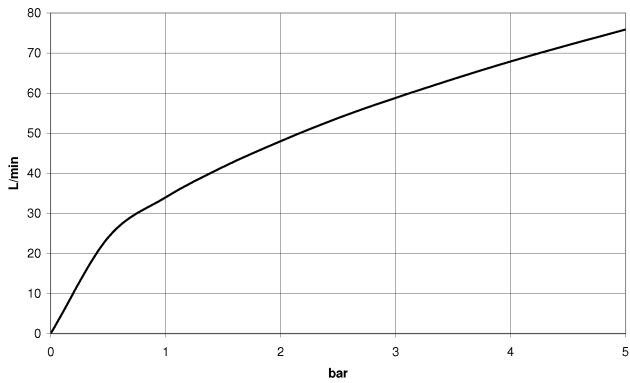

28 450 370

- 1/2" shower outlet
- rosette Ø 60 mm
- 1/2" connection
- WRAS 240502026

Intrinsic protection against back flow.

| | | |
|---|------------------------------|--------------------|
|  | Chrome | 28 450 370-00 |
| | Chrome | 28 450 370-00 0010 |
|  | Brushed Platinum | 28 450 370-06 |
| | Brushed Platinum | 28 450 370-06 0010 |
|  | Platinum | 28 450 370-08 |
| | Platinum | 28 450 370-08 0010 |
|  | Durabass (23kt Gold) | 28 450 370-09 |
| | Durabass (23kt Gold) | 28 450 370-09 0010 |
|  | Brushed Durabass (23kt Gold) | 28 450 370-28 |
| | Brushed Durabass (23kt Gold) | 28 450 370-28 0010 |
|  | Brushed Dark Platinum | 28 450 370-99 |
| | Brushed Dark Platinum | 28 450 370-99 0010 |

Recommended miscellaneous

Concealed wall elbow -

35 085 970 90

- max. recess depth 163 mm
- min. recess depth 90 mm

28 450 370

Flow rate chart

Codes & Standards

EN 1717