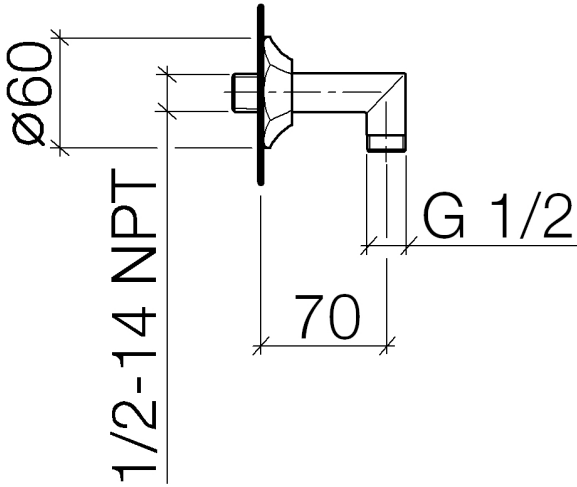

28 450 370

- 1/2" shower outlet
- rosette Ø 60 mm
- 1/2" connection
- WRAS 240502026

Intrinsic protection against back flow.

	Platinum	28 450 370-08
	Chrome	28 450 370-00
	Chrome	28 450 370-00 0010
	Brushed Platinum	28 450 370-06
	Brushed Platinum	28 450 370-06 0010
	Platinum	28 450 370-08 0010
	Durabass (23kt Gold)	28 450 370-09
	Durabass (23kt Gold)	28 450 370-09 0010
	Brushed Durabass (23kt Gold)	28 450 370-28
	Brushed Durabass (23kt Gold)	28 450 370-28 0010
	Brushed Dark Platinum	28 450 370-99
	Brushed Dark Platinum	28 450 370-99 0010

Recommended miscellaneous

Concealed wall elbow -

35 085 970 90

- max. recess depth 163 mm
- min. recess depth 90 mm

28 450 370

Flow rate chart

Codes & Standards

EN 1717

Scottish Water
Byelaws

UK Water Supply
Regulations

MADISON Wall elbow - Platinum

MADISON

28 450 370

Certificates

Belgaqua_21-381-2 WRAS_240502

28 450 370

No.	Item Number	Name	Quantity used	Delivery time
	09 27 37 003-08	rosette	4	40