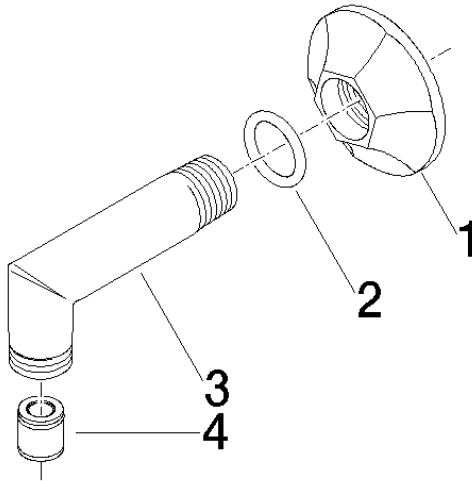

28 450 370

- 1/2" shower outlet
- rosette Ø 60 mm
- 1/2" connection
- WRAS 240502026

Intrinsic protection against back flow.

	Platinum	28 450 370-08
	Chrome	28 450 370-00
	Chrome	28 450 370-00 0010
	Brushed Platinum	28 450 370-06
	Brushed Platinum	28 450 370-06 0010
	Platinum	28 450 370-08 0010
	Durabass (23kt Gold)	28 450 370-09
	Durabass (23kt Gold)	28 450 370-09 0010
	Brushed Durabass (23kt Gold)	28 450 370-28
	Brushed Durabass (23kt Gold)	28 450 370-28 0010
	Brushed Dark Platinum	28 450 370-99
	Brushed Dark Platinum	28 450 370-99 0010

Recommended miscellaneous

Concealed wall elbow -

35 085 970 90

- max. recess depth 163 mm
- min. recess depth 90 mm

28 450 370

Flow rate chart

Codes & Standards

EN 1717

Scottish Water
Byelaws

UK Water Supply
Regulations

MADISON Wall elbow - Platinum

MADISON

28 450 370

Certificates

Belgaqua_21-381-2 WRAS_240502

28 450 370

Product version up to 7/6/2018

Product version from 7/6/2018

MADISON Wall elbow - Platinum

MADISON

28 450 370

Spare parts list

Product version up to 7/6/2018

Product version from 7/6/2018