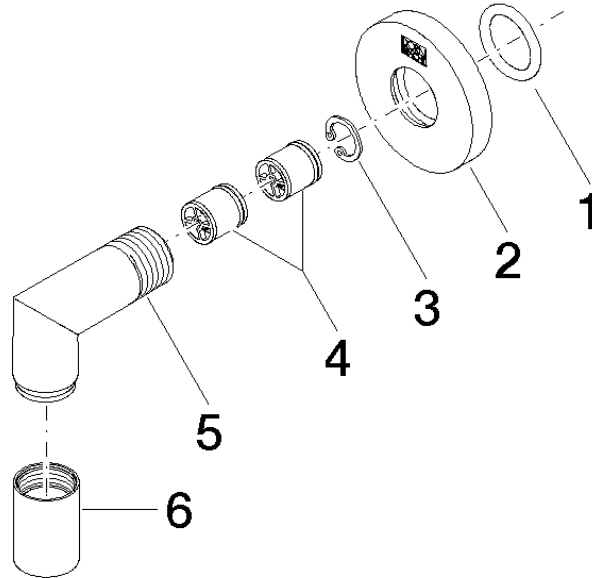

Wall elbow - Chrome

TARA

28 450 625

- 3/8" shower outlet
- rosette Ø 55 mm
- 1/2" connection
- WRAS 1811023

Intrinsic protection against back flow.

Fits: TARA, META

	Chrome	28 450 625-00
	Brushed Platinum	28 450 625-06
	Platinum	28 450 625-08
	Dark Chrome	28 450 625-19
	Light Gold	28 450 625-26
	Brushed Light Gold	28 450 625-27
	Brushed Durabronze (23kt Gold)	28 450 625-28
	Matte Black	28 450 625-33
	Brushed Bronze	28 450 625-42
	Brushed Champagne (22kt Gold)	28 450 625-46
	Champagne (22kt Gold)	28 450 625-47
	Brushed Chrome	28 450 625-93
	Brushed Dark Platinum	28 450 625-99

Scottish Water
Byelaws

UK Water Supply
Regulations

XP P 41-280

Wall elbow - Chrome

TARA

28 450 625

Certificates

ACS_20 ACC LY Belgaqua_21-381-2 WRAS_240702

28 450 625

Product version up to 7/6/2018

Product version from 7/6/2018

Wall elbow - Chrome

TARA

28 450 625

Spare parts list

Product version up to 7/6/2018

Product version from 7/6/2018

No.	Item Number	Name	Quantity used	Delivery time
	90 14 10 026 00 90	seal	7	2