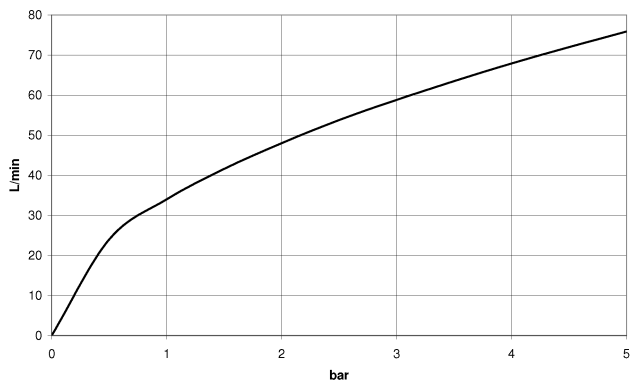

### Concealed wall elbow -

35 085 970 90

- max. recess depth mm
- min. recess depth mm

## Wall elbow - Dark Chrome

28 450 625

mm [inches]

### Flow rate chart