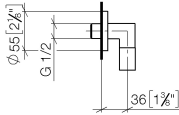

## Wall elbow - Dark Chrome

28 450 625

- 3/8" shower outlet
- rosette Ø 55 mm
- 1/2" connection
- WRAS

Intrinsic protection against back flow.

	Dark Chrome	28 450 625-19
	Chrome	28 450 625-00
	brushed chrome	28 450 625-04
	Brushed Platinum	28 450 625-06
	Platinum	28 450 625-08
	Light Gold	28 450 625-26
	Brushed Light Gold	28 450 625-27
	Brushed Durabronze (23kt Gold)	28 450 625-28
	Matte Black	28 450 625-33
	Brushed Bronze	28 450 625-42
	aluminium	28 450 625-45
	Brushed Champagne (22kt Gold)	28 450 625-46
	Champagne (22kt Gold)	28 450 625-47
	Brushed Chrome	28 450 625-93
	Brushed Dark Platinum	28 450 625-99

### Concealed wall elbow -

35 085 970 90

- max. recess depth mm
- min. recess depth mm

## Wall elbow - Dark Chrome

28 450 625

mm [inches]