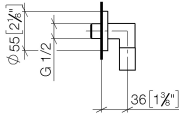

Wall elbow - Brushed Durabross (23kt Gold)

28 450 625 Product version from 7/6/2018

- 3/8" shower outlet
- rosette Ø 55 mm
- 1/2" connection
- WRAS

Intrinsic protection against back flow.

	Brushed Durabross (23kt Gold)	28 450 625-28
	Chrome	28 450 625-00
	brushed chrome	28 450 625-04
	Brushed Platinum	28 450 625-06
	Platinum	28 450 625-08
	Dark Chrome	28 450 625-19
	Light Gold	28 450 625-26
	Brushed Light Gold	28 450 625-27
	Matte Black	28 450 625-33
	Brushed Bronze	28 450 625-42
	aluminium	28 450 625-45
	Brushed Champagne (22kt Gold)	28 450 625-46
	Champagne (22kt Gold)	28 450 625-47
	Brushed Chrome	28 450 625-93
	Brushed Dark Platinum	28 450 625-99

Recommended miscellaneous

- Concealed wall elbow -**
- max. recess depth mm
 - min. recess depth mm

35 085 970 90

Wall elbow - Brushed Durabron (23kt Gold)

28 450 625 Product version from 7/6/2018

mm [inches]

Flow rate chart

Codes & Standards

EN 1717

Scottish Water
Byelaws

UK Water Supply
Regulations

XP P 41-280

Wall elbow - Brushed Durabronz (23kt Gold)

28 450 625 Product version from 7/6/2018

Certificates

Belgaqua_21-381-2 ACS_20 ACC LY WRAS_240702

Wall elbow - Brushed Durabronz (23kt Gold)

28 450 625 Product version from 7/6/2018

Spare parts list

No.	Item Number	Name	Quantity used	Delivery time
1	90 14 10 026 00 90	seal	1	2
2	09 27 22 503-28	rosette	1	20
3	09 16 01 014 90	ring	1	2
4	90 23 01 141 00 90	back-flow preventer	2	2
5	09 11 03 036-28	connection	1	20
6	90 21 02 069 00-28	cover	1	20