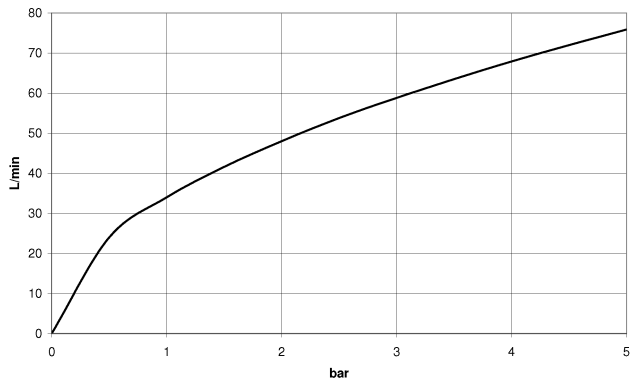

Wall elbow - Brushed Durabross (23kt Gold)

28 450 625 Product version from 7/6/2018

- 3/8" shower outlet
- rosette Ø 55 mm
- 1/2" connection
- WRAS

Intrinsic protection against back flow.

	Brushed Durabross (23kt Gold)	28 450 625-28
	Chrome	28 450 625-00
	brushed chrome	28 450 625-04
	Brushed Platinum	28 450 625-06
	Platinum	28 450 625-08
	Dark Chrome	28 450 625-19
	Light Gold	28 450 625-26
	Brushed Light Gold	28 450 625-27
	Matte Black	28 450 625-33
	Brushed Bronze	28 450 625-42
	aluminium	28 450 625-45
	Brushed Champagne (22kt Gold)	28 450 625-46
	Champagne (22kt Gold)	28 450 625-47
	Brushed Chrome	28 450 625-93
	Brushed Dark Platinum	28 450 625-99

Recommended miscellaneous

- Concealed wall elbow -**
- max. recess depth mm
 - min. recess depth mm

35 085 970 90

Wall elbow - Brushed Durabron (23kt Gold)

28 450 625 Product version from 7/6/2018

mm [inches]

Flow rate chart

Codes & Standards

EN 1717

Scottish Water
Byelaws

UK Water Supply
Regulations

XP P 41-280

Wall elbow - Brushed Durabronz (23kt Gold)

28 450 625 Product version from 7/6/2018