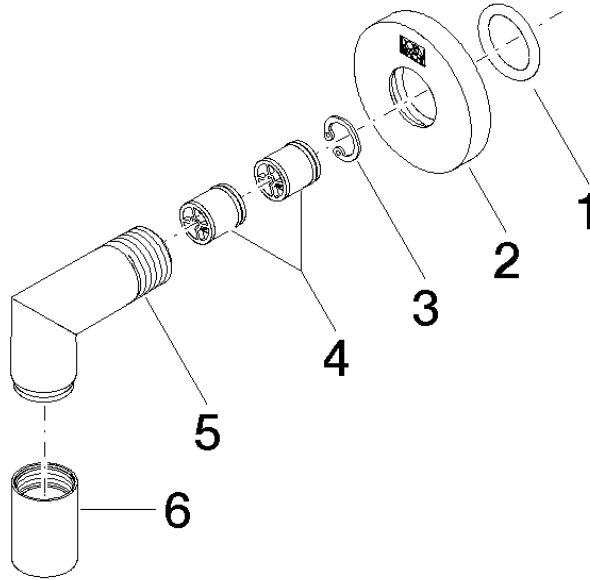

Wall elbow - Brushed Durabross (23kt Gold)

28 450 625 Product version from 7/6/2018

- 3/8" shower outlet
- rosette Ø 55 mm
- 1/2" connection
- WRAS

Intrinsic protection against back flow.

	Brushed Durabross (23kt Gold)	28 450 625-28
	Chrome	28 450 625-00
	brushed chrome	28 450 625-04
	Brushed Platinum	28 450 625-06
	Platinum	28 450 625-08
	Dark Chrome	28 450 625-19
	Light Gold	28 450 625-26
	Brushed Light Gold	28 450 625-27
	Matte Black	28 450 625-33
	Brushed Bronze	28 450 625-42
	aluminium	28 450 625-45
	Brushed Champagne (22kt Gold)	28 450 625-46
	Champagne (22kt Gold)	28 450 625-47
	Brushed Chrome	28 450 625-93
	Brushed Dark Platinum	28 450 625-99

Recommended miscellaneous

- Concealed wall elbow -**
- max. recess depth mm
 - min. recess depth mm

35 085 970 90

Wall elbow - Brushed Durabron (23kt Gold)

28 450 625 Product version from 7/6/2018

mm [inches]

Flow rate chart

Codes & Standards

EN 1717

Scottish Water
Byelaws

UK Water Supply
Regulations

XP P 41-280

Wall elbow - Brushed Durabronz (23kt Gold)

28 450 625 Product version from 7/6/2018

Certificates

Belgaqua_21-381-2 ACS_20 ACC LY WRAS_240702

Wall elbow - Brushed Durabronz (23kt Gold)

28 450 625 Product version from 7/6/2018

Spare parts list

No.	Item Number	Name	Quantity used	Delivery time
1	90 14 10 026 00 90	seal	1	2
2	09 27 22 503-28	rosette	1	20
3	09 16 01 014 90	ring	1	2
4	90 23 01 141 00 90	back-flow preventer	2	2
5	09 11 03 036-28	connection	1	20
6	90 21 02 069 00-28	cover	1	20