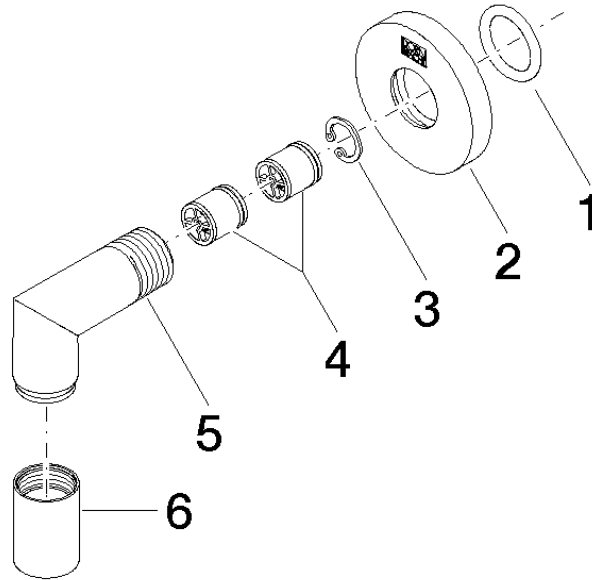

Wall elbow - Brushed Bronze

TARA

28 450 625

- 3/8" shower outlet
- rosette Ø 55 mm
- 1/2" connection
- WRAS 1811023

Intrinsic protection against back flow.

Fits: TARA, META

	Brushed Bronze	28 450 625-42
	Chrome	28 450 625-00
	Brushed Platinum	28 450 625-06
	Platinum	28 450 625-08
	Dark Chrome	28 450 625-19
	Light Gold	28 450 625-26
	Brushed Light Gold	28 450 625-27
	Brushed Durabronze (23kt Gold)	28 450 625-28
	Matte Black	28 450 625-33
	Brushed Champagne (22kt Gold)	28 450 625-46
	Champagne (22kt Gold)	28 450 625-47
	Brushed Chrome	28 450 625-93
	Brushed Dark Platinum	28 450 625-99

## Wall elbow - Brushed Bronze

TARA

28 450 625

#### Product version from 7/6/2018

No.	Item Number	Name	Quantity used	Delivery time
	90 14 10 026 00 90	seal	7	2