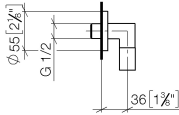

Wall elbow - Brushed Dark Platinum

28 450 625 Product version from 7/6/2018

- 3/8" shower outlet
- rosette Ø 55 mm
- 1/2" connection
- WRAS

Intrinsic protection against back flow.

	Brushed Dark Platinum	28 450 625-99
	Chrome	28 450 625-00
	brushed chrome	28 450 625-04
	Brushed Platinum	28 450 625-06
	Platinum	28 450 625-08
	Dark Chrome	28 450 625-19
	Light Gold	28 450 625-26
	Brushed Light Gold	28 450 625-27
	Brushed Durabross (23kt Gold)	28 450 625-28
	Matte Black	28 450 625-33
	Brushed Bronze	28 450 625-42
	aluminium	28 450 625-45
	Brushed Champagne (22kt Gold)	28 450 625-46
	Champagne (22kt Gold)	28 450 625-47
	Brushed Chrome	28 450 625-93

Recommended miscellaneous

- Concealed wall elbow -**
- max. recess depth mm
 - min. recess depth mm

35 085 970 90

Wall elbow - Brushed Dark Platinum

28 450 625 Product version from 7/6/2018

mm [inches]

Flow rate chart

Codes & Standards

EN 1717

Scottish Water
Byelaws

UK Water Supply
Regulations

XP P 41-280

Wall elbow - Brushed Dark Platinum

28 450 625 Product version from 7/6/2018

Certificates

Belgaqua_21-381-2 ACS_20 ACC LY WRAS_240702

Wall elbow - Brushed Dark Platinum

28 450 625 Product version from 7/6/2018

Spare parts list

No.	Item Number	Name	Quantity used	Delivery time
1	90 14 10 026 00 90	seal	1	2
2	09 27 22 503-99	rosette	1	20
3	09 16 01 014 90	ring	1	2
4	90 23 01 141 00 90	back-flow preventer	2	2
5	09 11 03 036-99	connection	1	20
6	90 21 02 069 00-99	cover	1	20