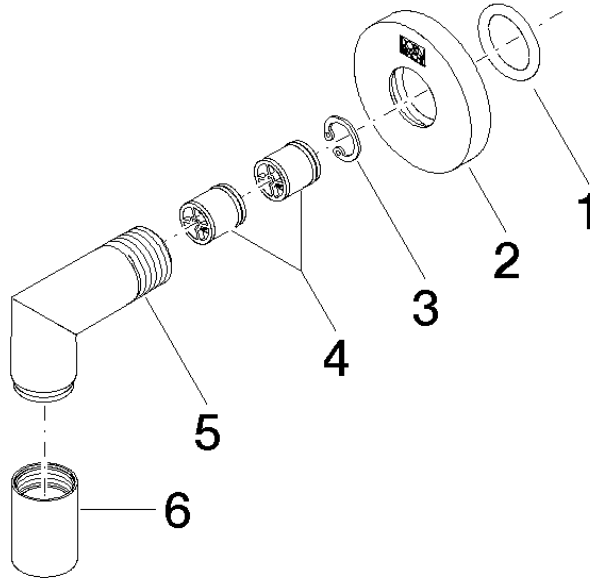

Wall elbow - Brushed Dark Platinum

28 450 625 Product version from 7/6/2018

- 3/8" shower outlet
- rosette Ø 55 mm
- 1/2" connection
- WRAS

Intrinsic protection against back flow.

	Brushed Dark Platinum	28 450 625-99
	Chrome	28 450 625-00
	brushed chrome	28 450 625-04
	Brushed Platinum	28 450 625-06
	Platinum	28 450 625-08
	Dark Chrome	28 450 625-19
	Light Gold	28 450 625-26
	Brushed Light Gold	28 450 625-27
	Brushed Durabross (23kt Gold)	28 450 625-28
	Matte Black	28 450 625-33
	Brushed Bronze	28 450 625-42
	aluminium	28 450 625-45
	Brushed Champagne (22kt Gold)	28 450 625-46
	Champagne (22kt Gold)	28 450 625-47
	Brushed Chrome	28 450 625-93

Recommended miscellaneous

- Concealed wall elbow -**
- max. recess depth mm
 - min. recess depth mm

35 085 970 90

Wall elbow - Brushed Dark Platinum

28 450 625 Product version from 7/6/2018

mm [inches]

Flow rate chart

Codes & Standards

EN 1717

Scottish Water
Byelaws

UK Water Supply
Regulations

XP P 41-280

Wall elbow - Brushed Dark Platinum

28 450 625 Product version from 7/6/2018

Certificates

Belgaqua_21-381-2 ACS_20 ACC LY WRAS_240702

Wall elbow - Brushed Dark Platinum

28 450 625 Product version from 7/6/2018

Spare parts list

No.	Item Number	Name	Quantity used	Delivery time
1	90 14 10 026 00 90	seal	1	2
2	09 27 22 503-99	rosette	1	20
3	09 16 01 014 90	ring	1	2
4	90 23 01 141 00 90	back-flow preventer	2	2
5	09 11 03 036-99	connection	1	20
6	90 21 02 069 00-99	cover	1	20