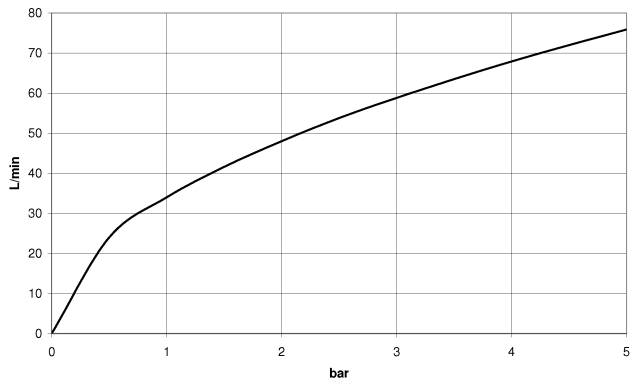

Wall elbow - Brushed Dark Platinum

28 450 625 Product version from 7/6/2018

- 3/8" shower outlet
- rosette Ø 55 mm
- 1/2" connection
- WRAS

Intrinsic protection against back flow.

	Brushed Dark Platinum	28 450 625-99
	Chrome	28 450 625-00
	brushed chrome	28 450 625-04
	Brushed Platinum	28 450 625-06
	Platinum	28 450 625-08
	Dark Chrome	28 450 625-19
	Light Gold	28 450 625-26
	Brushed Light Gold	28 450 625-27
	Brushed Durabross (23kt Gold)	28 450 625-28
	Matte Black	28 450 625-33
	Brushed Bronze	28 450 625-42
	aluminium	28 450 625-45
	Brushed Champagne (22kt Gold)	28 450 625-46
	Champagne (22kt Gold)	28 450 625-47
	Brushed Chrome	28 450 625-93

Recommended miscellaneous

- Concealed wall elbow -**
- max. recess depth mm
 - min. recess depth mm

35 085 970 90

Wall elbow - Brushed Dark Platinum

28 450 625 Product version from 7/6/2018

mm [inches]

Flow rate chart