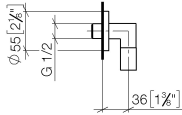

## EDITION PRO Wall elbow - Chrome

---

28 450 626

- 3/8" shower outlet
- rosette Ø 55 mm
- 1/2" connection
- WRAS 1811077

Intrinsic protection against back flow.

	Chrome	28 450 626-00
	Matte Black	28 450 626-33
	Brushed Chrome	28 450 626-93

## EDITION PRO Wall elbow - Chrome

---

28 450 626

mm [inches]

### Spare parts list

No.	Item Number	Name	Quantity used	Delivery time
	90 14 10 026 00 90	seal	6	2