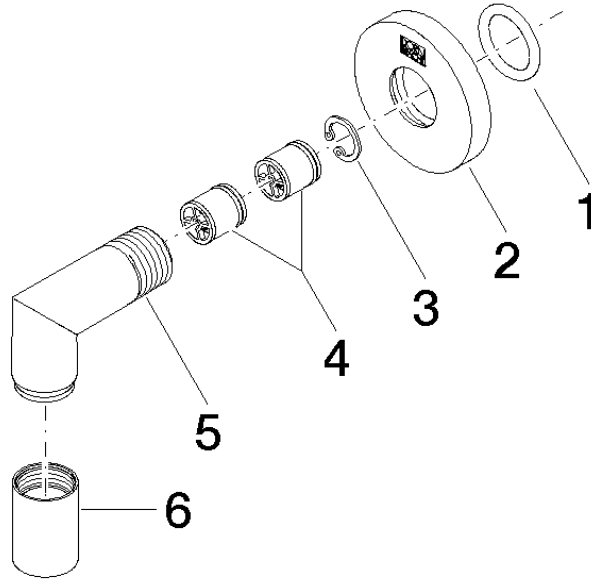

### Certificates

---

Belgaqua\_21-381-2 WRAS\_240702

EDITION PRO Wall elbow - Chrome

---

28 450 626

## EDITION PRO Wall elbow - Chrome

---

28 450 626

### Spare parts list

No.	Item Number	Name	Quantity used	Delivery time
	90 14 10 026 00 90	seal	6	2