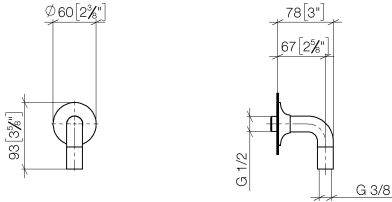

28 450 809

- 3/8" shower outlet
- rosette Ø 60 mm
- 1/2" connection
- WRAS 1810006

Intrinsic protection against back flow.

	Platinum	28 450 809-08
	Chrome	28 450 809-00
	Brushed Platinum	28 450 809-06
	Dark Chrome	28 450 809-19
	Brushed Durabronze (23kt Gold)	28 450 809-28
	Brushed Bronze	28 450 809-42
	Brushed Champagne (22kt Gold)	28 450 809-46
	Champagne (22kt Gold)	28 450 809-47
	Brushed Dark Platinum	28 450 809-99

Recommended miscellaneous

**Concealed wall elbow -**

35 085 970 90

- max. recess depth 163 mm
- min. recess depth 90 mm

28 450 809

mm [inches]

Flow rate chart

Codes & Standards