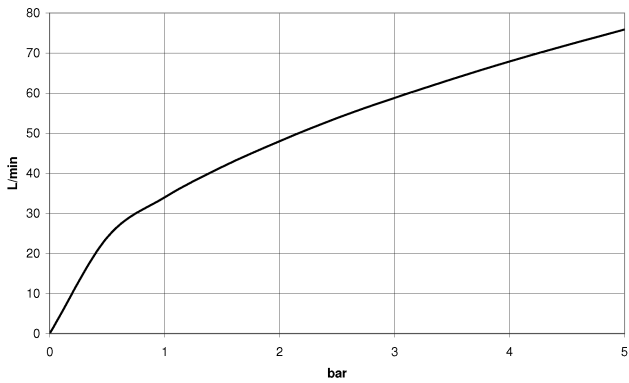

28 450 809

- 3/8" shower outlet
- rosette Ø 60 mm
- 1/2" connection
- WRAS 1810006

Intrinsic protection against back flow.

	Platinum	28 450 809-08
	Chrome	28 450 809-00
	Brushed Platinum	28 450 809-06
	Dark Chrome	28 450 809-19
	Brushed Durabronze (23kt Gold)	28 450 809-28
	Brushed Bronze	28 450 809-42
	Brushed Champagne (22kt Gold)	28 450 809-46
	Champagne (22kt Gold)	28 450 809-47
	Brushed Dark Platinum	28 450 809-99

Recommended miscellaneous

**Concealed wall elbow -**

35 085 970 90

- max. recess depth 163 mm
- min. recess depth 90 mm

28 450 809

mm [inches]

Flow rate chart

Codes & Standards