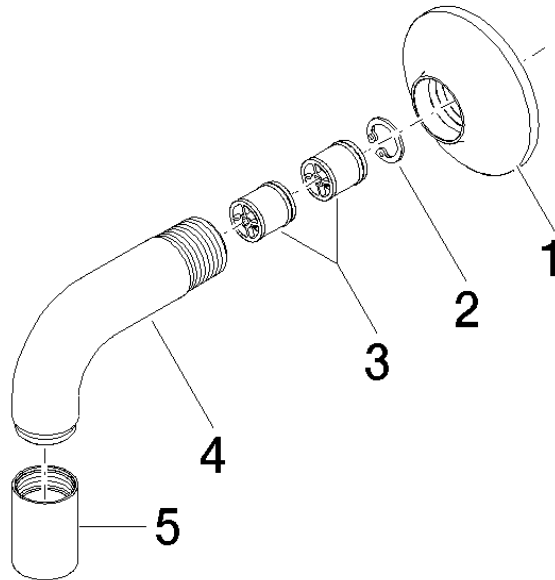

28 450 809

- 3/8" shower outlet
- rosette Ø 60 mm
- 1/2" connection
- WRAS 1810006

Intrinsic protection against back flow.

	Platinum	28 450 809-08
	Chrome	28 450 809-00
	Brushed Platinum	28 450 809-06
	Dark Chrome	28 450 809-19
	Brushed Durabronze (23kt Gold)	28 450 809-28
	Brushed Bronze	28 450 809-42
	Brushed Champagne (22kt Gold)	28 450 809-46
	Champagne (22kt Gold)	28 450 809-47
	Brushed Dark Platinum	28 450 809-99

## VAIA Wall elbow - Platinum

VAIA

28 450 809

#### **Product version from 7/6/2018**

No.	Item Number	Name	Quantity used	Delivery time
	90 27 80 021 00-08	rosette	6	40