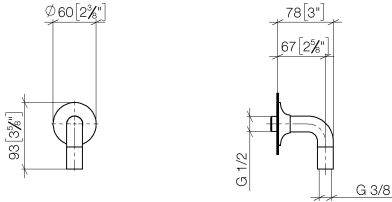

VAIA Wall elbow - Brushed Durabronze (23kt Gold)

VAIA

28 450 809

- 3/8" shower outlet
- rosette Ø 60 mm
- 1/2" connection
- WRAS 1810006

Intrinsic protection against back flow.

	Brushed Durabronze (23kt Gold)	28 450 809-28
	Chrome	28 450 809-00
	Brushed Platinum	28 450 809-06
	Platinum	28 450 809-08
	Dark Chrome	28 450 809-19
	Brushed Bronze	28 450 809-42
	Brushed Champagne (22kt Gold)	28 450 809-46
	Champagne (22kt Gold)	28 450 809-47
	Brushed Dark Platinum	28 450 809-99

Recommended miscellaneous

Concealed wall elbow -

35 085 970 90

- max. recess depth 163 mm
- min. recess depth 90 mm

28 450 809

mm [inches]

Flow rate chart

Codes & Standards

Product version from 3/13/2017 to 7/6/2018

Product version from 7/6/2018

No.	Item Number	Name	Quantity used	Delivery time
	90 27 80 021 00-28	rosette	6	20