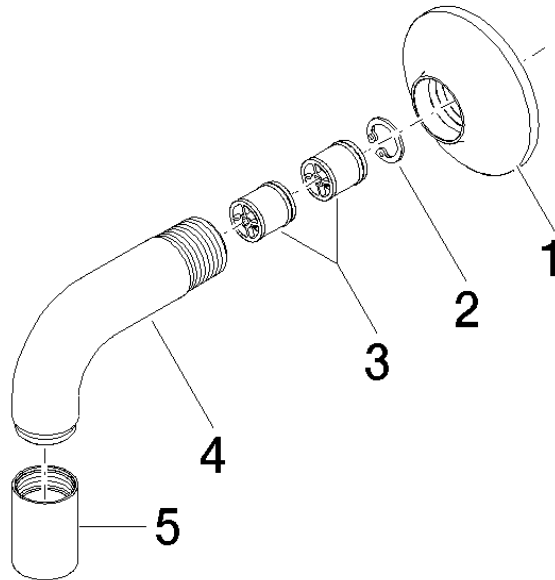

VAIA Wall elbow - Brushed Durabronze (23kt Gold)

VAIA

28 450 809

- 3/8" shower outlet
- rosette Ø 60 mm
- 1/2" connection
- WRAS 1810006

Intrinsic protection against back flow.

	Brushed Durabronze (23kt Gold)	28 450 809-28
	Chrome	28 450 809-00
	Brushed Platinum	28 450 809-06
	Platinum	28 450 809-08
	Dark Chrome	28 450 809-19
	Brushed Bronze	28 450 809-42
	Brushed Champagne (22kt Gold)	28 450 809-46
	Champagne (22kt Gold)	28 450 809-47
	Brushed Dark Platinum	28 450 809-99

Recommended miscellaneous

Concealed wall elbow -

35 085 970 90

- max. recess depth 163 mm
- min. recess depth 90 mm

28 450 809

mm [inches]

Flow rate chart

Codes & Standards

EN 1717

Scottish Water
Byelaws

UK Water Supply
Regulations

VAIA Wall elbow - Brushed Durabronz (23kt Gold)

VAIA

28 450 809

Certificates

WRAS_1810

Belgaqua_22_280_2

28 450 809

Product version from 3/13/2017 to 7/6/2018

Product version from 7/6/2018

VAIA Wall elbow - Brushed Durabrass (23kt Gold)

VAIA

28 450 809

Spare parts list