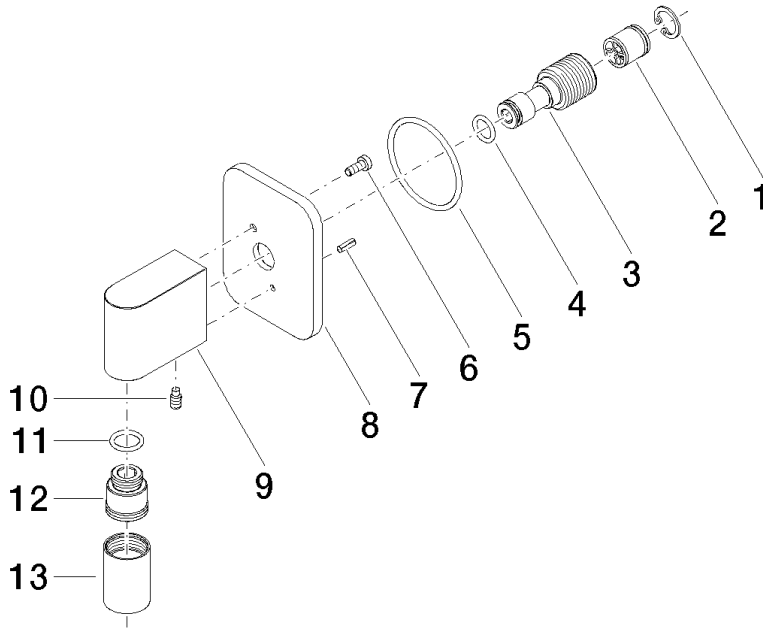

28 450 845

- 3/8" shower outlet
- rosette 60 x 78 mm
- 1/2" connection
- WRAS 2310091

Intrinsic protection against back flow.

	Brushed Platinum	28 450 845-06
	Chrome	28 450 845-00
	Dark Chrome	28 450 845-19
	Light Gold	28 450 845-26
	Brushed Light Gold	28 450 845-27
	Matte Black	28 450 845-33
	Brushed Chrome	28 450 845-93
	Brushed Dark Platinum	28 450 845-99

IAPMO_4976

WRAS_2310

28 450 845

Product version from 3/9/2016 to 7/6/2018

Product version from 7/6/2018 to 3/2/2021

Product version from 3/2/2021

LISSÉ Wall elbow - Brushed Platinum

LISSÉ

28 450 845

Spare parts list

Product version from 3/9/2016 to 7/6/2018

Product version from 7/6/2018 to 3/2/2021

Product version from 3/2/2021

No.	Item Number	Name	Quantity used	Delivery time
	09 16 01 014 90	ring	13	2