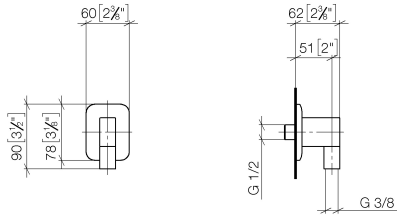

28 450 845

- 3/8" shower outlet
- rosette 60 x 78 mm
- 1/2" connection
- WRAS 2310091

Intrinsic protection against back flow.

	Brushed Platinum	28 450 845-06
	Chrome	28 450 845-00
	Dark Chrome	28 450 845-19
	Light Gold	28 450 845-26
	Brushed Light Gold	28 450 845-27
	Matte Black	28 450 845-33
	Brushed Chrome	28 450 845-93
	Brushed Dark Platinum	28 450 845-99

Recommended miscellaneous

- Concealed wall elbow -** 35 085 970 90
- max. recess depth 163 mm
 - min. recess depth 90 mm

LISSÉ Wall elbow - Brushed Platinum

LISSÉ

28 450 845

mm [inches]

Flow rate chart

Codes & Standards

ASME A112.18.1

cUPC

Scottish Water
Byelaws

UK Water Supply
Regulations

LISSÉ Wall elbow - Brushed Platinum

LISSÉ

28 450 845

Certificates