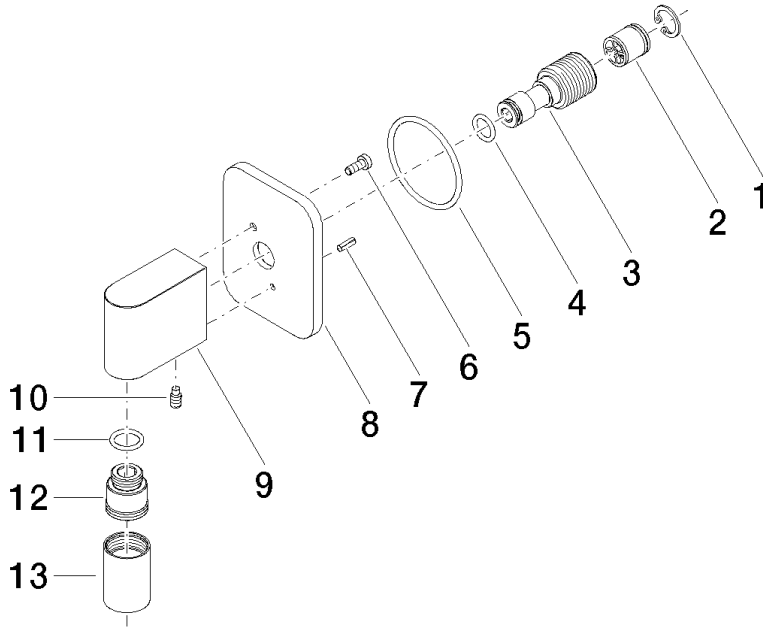

28 450 845

- 3/8" shower outlet
- rosette 60 x 78 mm
- 1/2" connection
- WRAS 2310091

Intrinsic protection against back flow.

	Dark Chrome	28 450 845-19
	Chrome	28 450 845-00
	Brushed Platinum	28 450 845-06
	Light Gold	28 450 845-26
	Brushed Light Gold	28 450 845-27
	Matte Black	28 450 845-33
	Brushed Chrome	28 450 845-93
	Brushed Dark Platinum	28 450 845-99

28 450 845

mm [inches]

Flow rate chart

Codes & Standards

Scottish Water
Byelaws

UK Water Supply
Regulations

LISSÉ Wall elbow - Dark Chrome

LISSÉ

28 450 845

Certificates

WRAS_2310

28 450 845

Product version from 3/2/2021

Parts for other finishes can be found here: [Chrome](#)

LISSÉ Wall elbow - Dark Chrome

LISSÉ

28 450 845

Spare parts list

Product version from 3/2/2021

No.	Item Number	Name	Quantity used	Delivery time
	09 16 01 014 90	ring	13	2