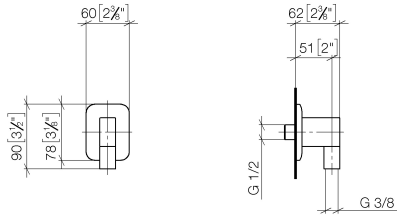

28 450 845

- 3/8" shower outlet
- rosette 60 x 78 mm
- 1/2" connection
- WRAS 2310091

Intrinsic protection against back flow.

	Dark Chrome	28 450 845-19
	Chrome	28 450 845-00
	Brushed Platinum	28 450 845-06
	Light Gold	28 450 845-26
	Brushed Light Gold	28 450 845-27
	Matte Black	28 450 845-33
	Brushed Chrome	28 450 845-93
	Brushed Dark Platinum	28 450 845-99

28 450 845

mm [inches]

Flow rate chart

Codes & Standards

Scottish Water
Byelaws

UK Water Supply
Regulations

LISSÉ Wall elbow - Dark Chrome

LISSÉ

28 450 845

Certificates

WRAS_2310

28 450 845

Product version from 3/2/2021

Parts for other finishes can be found here: [Chrome](#)

LISSÉ Wall elbow - Dark Chrome

LISSÉ