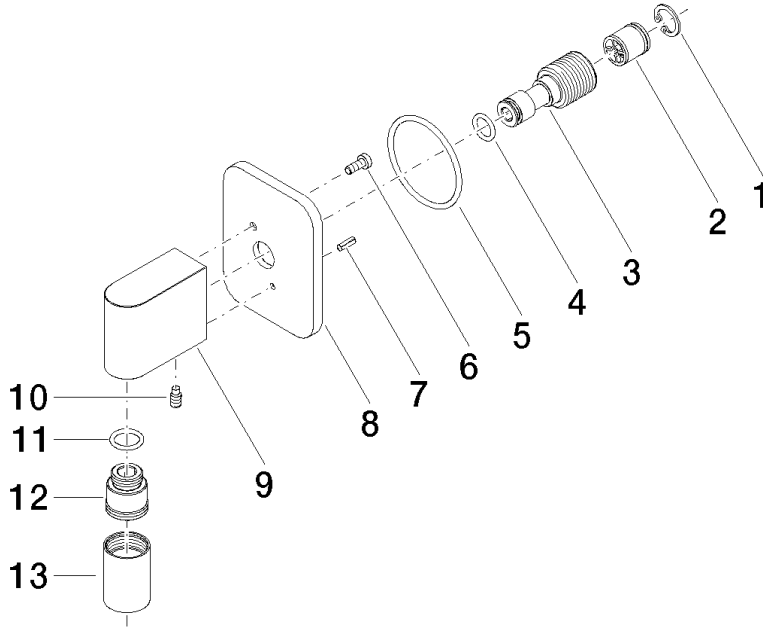

LISSÉ Wall elbow - Light Gold

LISSÉ

28 450 845

- 3/8" shower outlet
- rosette 60 x 78 mm
- 1/2" connection
- WRAS 2310091

Intrinsic protection against back flow.

	Light Gold	28 450 845-26
	Chrome	28 450 845-00
	Brushed Platinum	28 450 845-06
	Dark Chrome	28 450 845-19
	Brushed Light Gold	28 450 845-27
	Matte Black	28 450 845-33
	Brushed Chrome	28 450 845-93
	Brushed Dark Platinum	28 450 845-99

Recommended miscellaneous

**Concealed wall elbow -** 35 085 970 90

- min. recess depth 90 mm
- max. recess depth 163 mm

28 450 845

mm [inches]

**Flow rate chart**

**Codes & Standards**

Scottish Water  
Byelaws

## LISSÉ Wall elbow - Light Gold

---

LISSÉ

28 450 845

Certificates

---

WRAS\_2310

## Spare parts list