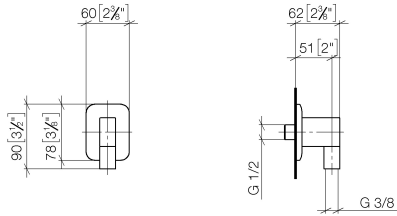

LISSÉ Wall elbow - Light Gold

LISSÉ

28 450 845

- 3/8" shower outlet
- rosette 60 x 78 mm
- 1/2" connection
- WRAS 2310091

Intrinsic protection against back flow.

	Light Gold	28 450 845-26
	Chrome	28 450 845-00
	Brushed Platinum	28 450 845-06
	Dark Chrome	28 450 845-19
	Brushed Light Gold	28 450 845-27
	Matte Black	28 450 845-33
	Brushed Chrome	28 450 845-93
	Brushed Dark Platinum	28 450 845-99

Recommended miscellaneous

**Concealed wall elbow -** 35 085 970 90

- min. recess depth 90 mm
- max. recess depth 163 mm

28 450 845

mm [inches]

**Flow rate chart**

**Codes & Standards**

Scottish Water  
Byelaws