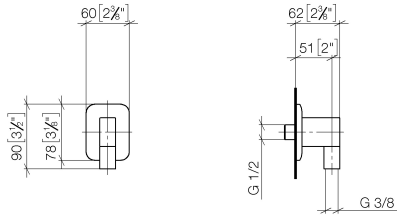

LISSÉ Wall elbow - Brushed Light Gold

LISSÉ

28 450 845

- 3/8" shower outlet
- rosette 60 x 78 mm
- 1/2" connection
- WRAS 2310091

Intrinsic protection against back flow.

|  |                       |               |
|--|-----------------------|---------------|
|  | Brushed Light Gold    | 28 450 845-27 |
|  | Chrome                | 28 450 845-00 |
|  | Brushed Platinum      | 28 450 845-06 |
|  | Dark Chrome           | 28 450 845-19 |
|  | Light Gold            | 28 450 845-26 |
|  | Matte Black           | 28 450 845-33 |
|  | Brushed Chrome        | 28 450 845-93 |
|  | Brushed Dark Platinum | 28 450 845-99 |

Recommended miscellaneous

**Concealed wall elbow -** 35 085 970 90

- min. recess depth 90 mm
- max. recess depth 163 mm

28 450 845

mm [inches]

**Flow rate chart**

**Codes & Standards**

Scottish Water  
Byelaws