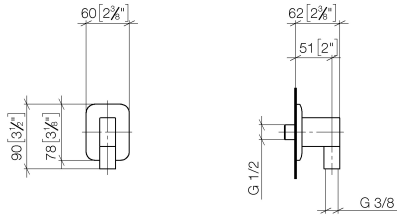

28 450 845

- 3/8" shower outlet
- rosette 60 x 78 mm
- 1/2" connection
- WRAS 2310091

Intrinsic protection against back flow.

	Matte Black	28 450 845-33
	Chrome	28 450 845-00
	Brushed Platinum	28 450 845-06
	Dark Chrome	28 450 845-19
	Light Gold	28 450 845-26
	Brushed Light Gold	28 450 845-27
	Brushed Chrome	28 450 845-93
	Brushed Dark Platinum	28 450 845-99

Recommended miscellaneous

- Concealed wall elbow -** 35 085 970 90
- max. recess depth 163 mm
 - min. recess depth 90 mm

28 450 845

mm [inches]

Flow rate chart

Codes & Standards

Scottish Water
Byelaws

UK Water Supply
Regulations