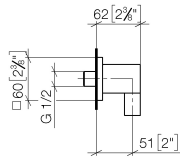

Wall elbow - Dark Chrome

IMO

28 450 980

- 3/8" shower outlet
- rosette 60 x 60 mm
- 1/2" connection
- WRAS 2310091

Intrinsic protection against back flow.

Fits: IMO, MEM, CL.1, CYO

	Dark Chrome	28 450 980-19
	Chrome	28 450 980-00
	Brushed Platinum	28 450 980-06
	Platinum	28 450 980-08
	Durabronze (23kt Gold)	28 450 980-09
	Brushed Light Gold	28 450 980-27
	Brushed Durabronze (23kt Gold)	28 450 980-28
	Matte Black	28 450 980-33
	Brushed Bronze	28 450 980-42
	Brushed Champagne (22kt Gold)	28 450 980-46
	Champagne (22kt Gold)	28 450 980-47
	Brushed Chrome	28 450 980-93
	Brushed Dark Platinum	28 450 980-99

Recommended miscellaneous

**Concealed wall elbow -** 35 085 970 90

- max. recess depth 163 mm
- min. recess depth 90 mm

28 450 980

mm [inches]

Flow rate chart

Codes & Standards

EN 1717