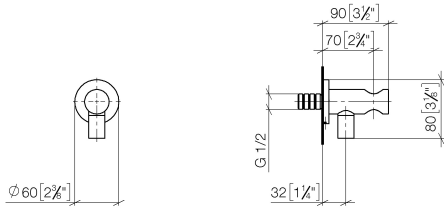

EDITION PRO Wall elbow - Chrome

28 490 626

- 3/8" shower outlet
- rosette Ø 60 mm
- 1/2" connection
- inherently safe from back flow.

	Chrome	28 490 626-00
	Matte Black	28 490 626-33
	Brushed Chrome	28 490 626-93

Required miscellaneous

- Concealed wall elbow -** 35 085 970 90
- min. recess depth 90 mm
 - max. recess depth 163 mm

EDITION PRO Wall elbow - Chrome

28 490 626

mm [inches]

Flow rate chart

EDITION PRO Wall elbow - Chrome

28 490 626

EDITION PRO Wall elbow - Chrome

28 490 626

Spare parts list

No.	Item Number	Name	Quantity used	Delivery time
	90 24 03 280 00 90	nipple	13	2