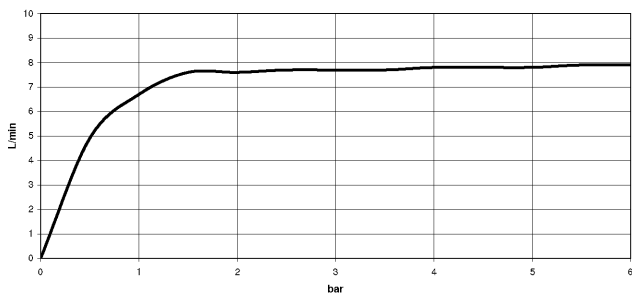

DORNBACHT YAMOU Shower head - Soft Black

28 503 831

- 180-210mm projection
- ball-joint pivotable through 30°
- normal flow
- with anti-scale system
- spray head Ø 100mm
- rosette Ø 55 mm
- 1/2" connection
- max. flow 6.8 l/min
- rosette Ø 55 mm
- WRAS 240202028

	Soft Black	28 503 831-69
	Chrome	28 503 831-00

DORNBACHT YAMOU Shower head - Soft Black

28 503 831

Flow rate chart

Codes & Standards

DIN 4109

ISO 3822

Scottish Water
Byelaws