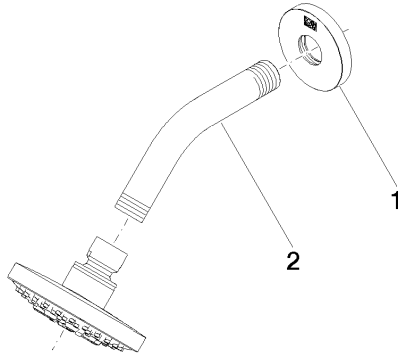

DORNBACHT YAMOU Shower head - Soft Black

28 504 831

- 180-210mm projection
- ball-joint pivotable through 30°
- normal flow
- with anti-scale system
- spray head Ø 100mm
- rosette Ø 55 mm
- 1/2" connection
- max. flow 7.6 l/min
- rosette Ø 55 mm
- WRAS 240202028

LGA_28

WRAS_240202

DORNBACHT YAMOU Shower head - Soft Black

28 504 831

Product version from 1/1/2023

DORNBACHT YAMOU Shower head - Soft Black

28 504 831

Spare parts list