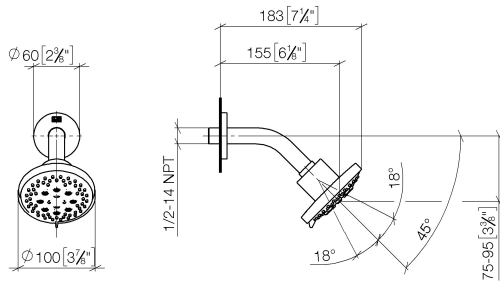

DORNBACHT YAMOU Shower head - Soft Black

28 504 831

- 180-210mm projection
- ball-joint pivotable through 30°
- normal flow
- with anti-scale system
- spray head Ø 100mm
- rosette Ø 55 mm
- 1/2" connection
- max. flow 7.6 l/min
- rosette Ø 55 mm
- WRAS 240202028

	Soft Black	28 504 831-69
	Chrome	28 504 831-00

Recommended miscellaneous

Concealed wall elbow - 35 085 970 90

DORNBACHT YAMOU Shower head - Soft Black

28 504 831

mm [inches]

Flow rate chart

Codes & Standards

DIN 4109

ISO 3822

Scottish Water
Byelaws

UK Water Supply
Regulations

Ü-Zeichen

DORNBACHT YAMOU Shower head - Soft Black

28 504 831

Certificates

Product version from 1/1/2023

No.	Item Number	Name	Quantity used	Delivery time
	90 27 83 018 00-69	rosette	2	2