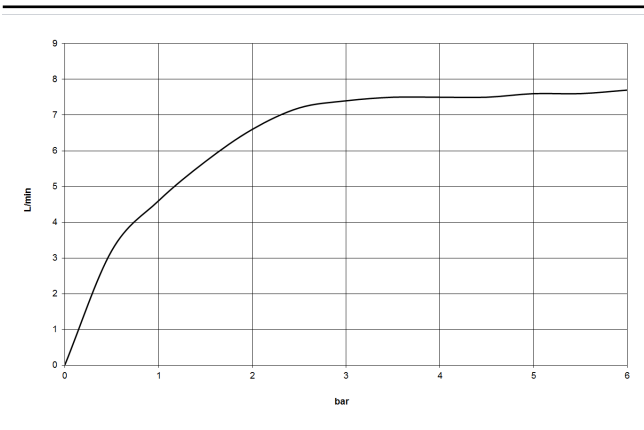

DORNBACHT YAMOU Shower head - Soft Black

28 504 831

- 180-210mm projection
- ball-joint pivotable through 30°
- normal flow
- with anti-scale system
- spray head Ø 100mm
- rosette Ø 55 mm
- 1/2" connection
- max. flow 7.6 l/min
- rosette Ø 55 mm
- WRAS 240202028

	Soft Black	28 504 831-69
	Chrome	28 504 831-00

Recommended miscellaneous

Concealed wall elbow - 35 085 970 90

DORNBACHT YAMOU Shower head - Soft Black

28 504 831

mm [inches]

Flow rate chart

Codes & Standards

Product version from 1/1/2023

No.	Item Number	Name	Quantity used	Delivery time
	90 27 83 018 00-69	rosette	2	2