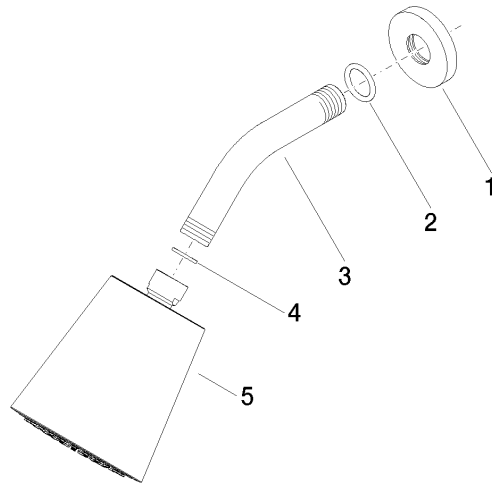

## Shower head - Brushed Champagne (22kt Gold)

TARA

28 504 979

- 180-210mm projection
- ball-joint pivotable through 30°
- PURIFY RAIN, max. flow rate 7 l/min (at 3 bar)
- Function from: 6 l/min
- with anti-scale system
- spray head Ø 100mm
- rosette Ø 55 mm
- 1/2" connection

### Recommended miscellaneous

- Concealed wall elbow -** 35 085 970 90
- max. recess depth 163 mm
  - min. recess depth 90 mm

28 504 979

mm [inches]

Flow rate chart

Certificates

DVGW\_DW- LGA\_19924.  
6517DN0118.

### Spare parts list

No.	Item Number	Name	Quantity used	Delivery time
1	09 27 22 003-46	rosette	1	30
2	90 14 10 026 00 90	seal	1	2
3	09 11 03 011-46	connection	1	30
4	90 14 20 002 00 90	seal	1	2
5	90 12 05 054 00-46	shower	1	30