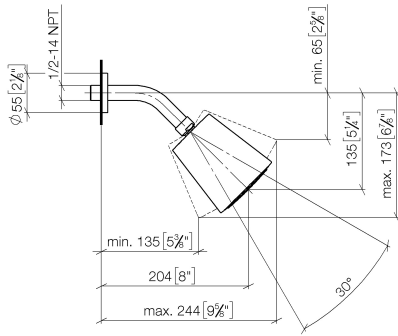

## Shower head - Brushed Champagne (22kt Gold)

TARA

28 504 979

- 180-210mm projection
- ball-joint pivotable through 30°
- PURIFY RAIN, max. flow rate 7 l/min (at 3 bar)
- Function from: 6 l/min
- with anti-scale system
- spray head Ø 100mm
- rosette Ø 55 mm
- 1/2" connection

Fits: TARA, LISSÉ, VAIA, META

	Brushed Champagne (22kt Gold)	28 504 979-46
	Chrome	28 504 979-00
	Brushed Platinum	28 504 979-06
	Platinum	28 504 979-08
	Dark Chrome	28 504 979-19
	Light Gold	28 504 979-26
	Brushed Light Gold	28 504 979-27
	Brushed Durabrass (23kt Gold)	28 504 979-28
	Matte Black	28 504 979-33
	Brushed Bronze	28 504 979-42
	Champagne (22kt Gold)	28 504 979-47
	Brushed Chrome	28 504 979-93
	Brushed Dark Platinum	28 504 979-99

### Recommended miscellaneous

- Concealed wall elbow -** 35 085 970 90
- max. recess depth 163 mm
  - min. recess depth 90 mm

28 504 979

mm [inches]

Flow rate chart

Certificates

DVGW\_DW- LGA\_19924.  
6517DN0118.

### Spare parts list

No.	Item Number	Name	Quantity used	Delivery time
1	09 27 22 003-46	rosette	1	30
2	90 14 10 026 00 90	seal	1	2
3	09 11 03 011-46	connection	1	30
4	90 14 20 002 00 90	seal	1	2
5	90 12 05 054 00-46	shower	1	30