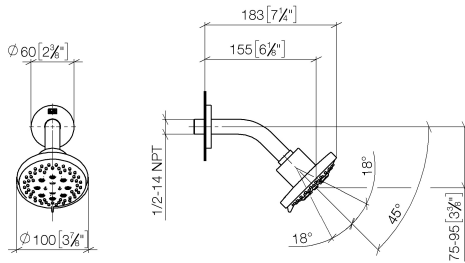

28 505 979

- 155mm projection
- ball-joint pivotable through 18° (in any direction)
- Three or five settings: PURIFY RAIN, COMPACT SOFT FLOW, COMPACT AQUAPRESSURE FLOW, max. flow rate 7.6 l/min (at 3 bar)
- with anti-scale system
- spray head Ø 100mm
- rosette Ø 60 mm
- 1/2" connection
- Function from: 5.5 l/min
- WRAS 2201056

Fits: TARA, LISSÉ, VAIA, META

	Brushed Chrome	28 505 979-93
	Chrome	28 505 979-00
	Brushed Platinum	28 505 979-06
	Platinum	28 505 979-08
	Dark Chrome	28 505 979-19
	Light Gold	28 505 979-26
	Brushed Light Gold	28 505 979-27
	Brushed Durabrass (23kt Gold)	28 505 979-28
	Matte Black	28 505 979-33
	Brushed Bronze	28 505 979-42
	Brushed Champagne (22kt Gold)	28 505 979-46
	Champagne (22kt Gold)	28 505 979-47
	Brushed Dark Platinum	28 505 979-99

28 505 979

mm [inches]

Flow rate chart

Certificates

LGA\_28661.

WRAS\_2201056.

28 505 979

Parts for other finishes can be found here: [Chrome](#)

### Spare parts list

No.	Item Number	Name	Quantity used	Delivery time
1	09 27 22 045-93	rosette	1	20
2	90 14 10 026 00 90	seal	1	2
3	09 11 03 011-93	connection	1	20
4	90 14 20 002 00 90	seal	1	2
5	09 11 01 191-93	cover	1	20
6	90 12 05 055 00-93	shower	1	20