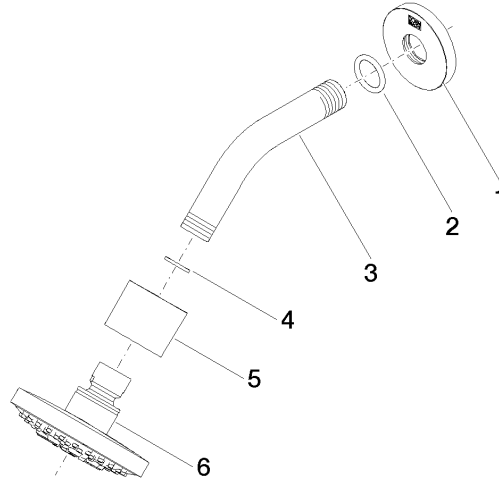

28 505 979

- 155mm projection
- ball-joint pivotable through 18° (in any direction)
- Three or five settings: PURIFY RAIN, COMPACT SOFT FLOW, COMPACT AQUAPRESSURE FLOW, max. flow rate 7.6 l/min (at 3 bar)
- with anti-scale system
- spray head Ø 100mm
- rosette Ø 60 mm
- 1/2" connection
- Function from: 5.5 l/min
- WRAS 2201056

28 505 979

mm [inches]

Flow rate chart

Certificates

LGA\_28661.

WRAS\_2201056.

28 505 979

Parts for other finishes can be found here: [Chrome](#)

### Spare parts list

No.	Item Number	Name	Quantity used	Delivery time
1	09 27 22 045-93	rosette	1	20
2	90 14 10 026 00 90	seal	1	2
3	09 11 03 011-93	connection	1	20
4	90 14 20 002 00 90	seal	1	2
5	09 11 01 191-93	cover	1	20
6	90 12 05 055 00-93	shower	1	20