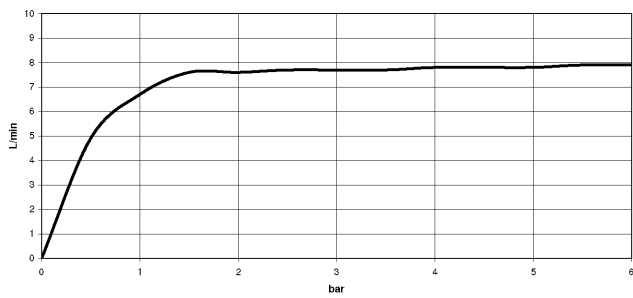

28 505 979

- 155mm projection
- ball-joint pivotable through 18° (in any direction)
- Three or five settings: PURIFY RAIN, COMPACT SOFT FLOW, COMPACT AQUAPRESSURE FLOW, max. flow rate 7.6 l/min (at 3 bar)
- with anti-scale system
- spray head Ø 100mm
- rosette Ø 60 mm
- 1/2" connection
- Function from: 5.5 l/min
- WRAS 2201056

Fits: TARA, LISSÉ, VAIA, META

	Brushed Chrome	28 505 979-93
	Chrome	28 505 979-00
	Brushed Platinum	28 505 979-06
	Platinum	28 505 979-08
	Dark Chrome	28 505 979-19
	Light Gold	28 505 979-26
	Brushed Light Gold	28 505 979-27
	Brushed Durabrass (23kt Gold)	28 505 979-28
	Matte Black	28 505 979-33
	Brushed Bronze	28 505 979-42
	Brushed Champagne (22kt Gold)	28 505 979-46
	Champagne (22kt Gold)	28 505 979-47
	Brushed Dark Platinum	28 505 979-99

28 505 979

mm [inches]

Flow rate chart

Certificates

LGA\_28661.

WRAS\_2201056.

28 505 979

Parts for other finishes can be found here: [Chrome](#)