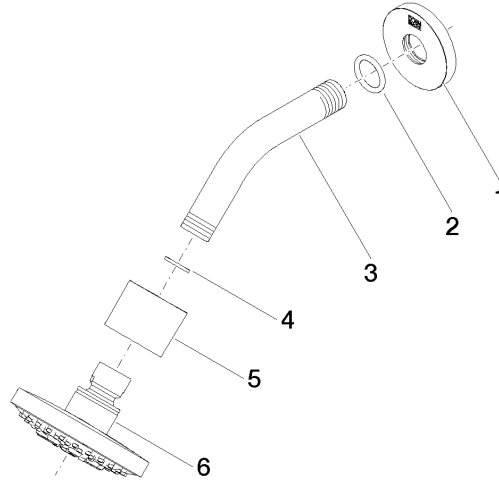

## Shower head - Brushed Dark Platinum

TARA

28 505 979

Fits: TARA, LISSÉ, VAIA, META

- 155mm projection
- ball-joint pivotable through 18° (in any direction)
- Three or five settings: PURIFY RAIN, COMPACT SOFT FLOW, COMPACT AQUAPRESSURE FLOW, max. flow rate 7.6 l/min (at 3 bar)
- with anti-scale system
- spray head Ø 100mm
- rosette Ø 60 mm
- 1/2" connection
- Function from: 5.5 l/min
- WRAS 2201056

### Recommended miscellaneous

- Concealed wall elbow -** 35 085 970 90
- max. recess depth 163 mm
  - min. recess depth 90 mm

28 505 979

mm [inches]

Flow rate chart

Certificates

LGA\_28661.

WRAS\_2201056.

### Spare parts list

No.	Item Number	Name	Quantity used	Delivery time
1	09 27 22 045-99	rosette	1	30
2	90 14 10 026 00 90	seal	1	2
3	09 11 03 011-99	connection	1	30
4	90 14 20 002 00 90	seal	1	2
5	09 11 01 191-99	cover	1	30
6	90 12 05 055 00-99	shower	1	30