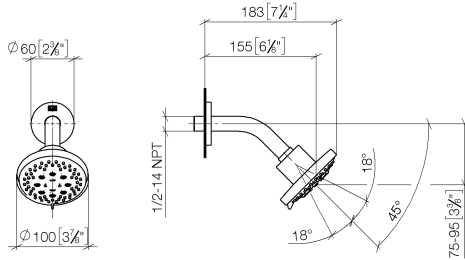

## Shower head - Brushed Dark Platinum

TARA

28 505 979

Fits: TARA, LISSÉ, VAIA, META

- 155mm projection
- ball-joint pivotable through 18° (in any direction)
- Three or five settings: PURIFY RAIN, COMPACT SOFT FLOW, COMPACT AQUAPRESSURE FLOW, max. flow rate 7.6 l/min (at 3 bar)
- with anti-scale system
- spray head Ø 100mm
- rosette Ø 60 mm
- 1/2" connection
- Function from: 5.5 l/min
- WRAS 2201056

### Recommended miscellaneous

- Concealed wall elbow -** 35 085 970 90
- max. recess depth 163 mm
  - min. recess depth 90 mm

28 505 979

mm [inches]

Flow rate chart

Certificates

LGA\_28661.

WRAS\_2201056.

### Spare parts list

No.	Item Number	Name	Quantity used	Delivery time
1	09 27 22 045-99	rosette	1	30
2	90 14 10 026 00 90	seal	1	2
3	09 11 03 011-99	connection	1	30
4	90 14 20 002 00 90	seal	1	2
5	09 11 01 191-99	cover	1	30
6	90 12 05 055 00-99	shower	1	30