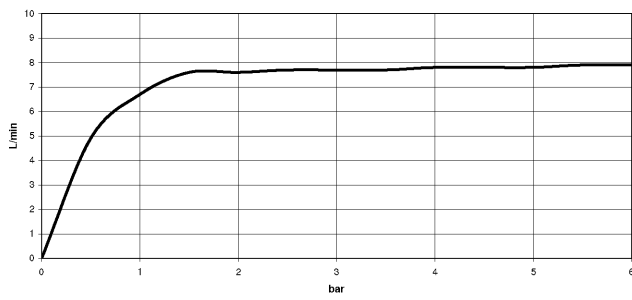

## Shower head - Brushed Dark Platinum

TARA

28 505 979

Fits: TARA, LISSÉ, VAIA, META

- 155mm projection
- ball-joint pivotable through 18° (in any direction)
- Three or five settings: PURIFY RAIN, COMPACT SOFT FLOW, COMPACT AQUAPRESSURE FLOW, max. flow rate 7.6 l/min (at 3 bar)
- with anti-scale system
- spray head Ø 100mm
- rosette Ø 60 mm
- 1/2" connection
- Function from: 5.5 l/min
- WRAS 2201056

### Recommended miscellaneous

- Concealed wall elbow -** 35 085 970 90
- max. recess depth 163 mm
  - min. recess depth 90 mm

28 505 979

mm [inches]

Flow rate chart

Certificates

LGA\_28661.

WRAS\_2201056.