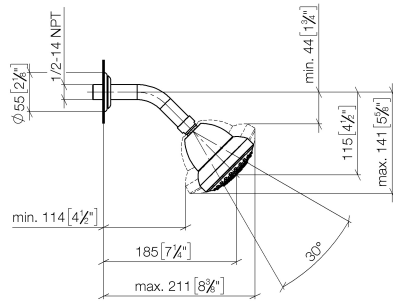

28 508 360

- 200mm projection
- ball-joint pivotable through 30°
- Three settings: PURIFY RAIN, COMPACT SOFT FLOW, COMPACT AQUAPRESSURE FLOW, max. flow rate 9 l/min (at 3 bar)
- Function from: 7 l/min
- with anti-scale system
- spray head Ø 94mm
- rosette Ø 55 mm
- 1/2" connection

Recommended miscellaneous

- Concealed wall elbow -** 35 085 970 90
- max. recess depth 163 mm
 - min. recess depth 90 mm

28 508 360

mm [inches]

Flow rate chart

28 508 360

Spare parts list

No.	Item Number	Name	Quantity used	Delivery time
1	09 27 35 003-09	rosette	1	40
2	90 14 10 026 00 90	seal	1	2
3	09 11 03 011-09	connection	1	60
4	04 12 11 120 00-09	shower	1	-