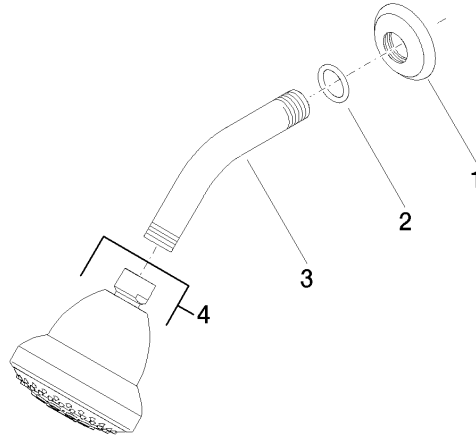

28 508 360

- 200mm projection
- ball-joint pivotable through 30°
- Three settings: PURIFY RAIN, COMPACT SOFT FLOW, COMPACT AQUAPRESSURE FLOW, max. flow rate 9 l/min (at 3 bar)
- Function from: 7 l/min
- with anti-scale system
- spray head Ø 94mm
- rosette Ø 55 mm
- 1/2" connection

Recommended miscellaneous

- Concealed wall elbow -** 35 085 970 90
- max. recess depth 163 mm
 - min. recess depth 90 mm

28 508 360

mm [inches]

Flow rate chart

28 508 360

Spare parts list

No.	Item Number	Name	Quantity used	Delivery time
1	09 27 35 003-09	rosette	1	40
2	90 14 10 026 00 90	seal	1	2
3	09 11 03 011-09	connection	1	60
4	04 12 11 120 00-09	shower	1	-