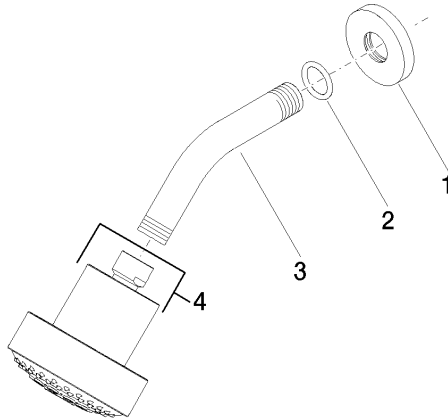

Shower head FlowReduce - Platinum

TARA

28 508 979

Fits: TARA, LISSÉ, VAIA, META

- 200mm projection
- ball-joint pivotable through 30°
- Three settings: PURIFY RAIN, COMPACT SOFT FLOW, COMPACT AQUAPRESSURE FLOW, max. flow rate 6.8 l/min (at 3 bar)
- with anti-scale system
- spray head Ø 92mm
- rosette Ø 55 mm
- 1/2" connection
- This product can help a building meet the requirements of Green Building Rating Systems, e.g. LEED®, BREEAM®, DGNB

Parts for other
finishes can be found
here: [Chrome](#)

Shower head FlowReduce - Platinum

TARA

28 508 979

Spare parts list

Product version up to 5/15/2020

Product version from 5/15/2020

No.	Item Number	Name	Quantity used	Delivery time
	09 27 22 003-08	rosette	4	40