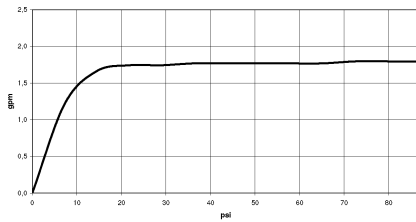

Shower head FlowReduce - Platinum

TARA

28 508 979

Fits: TARA, LISSÉ, VAIA, META

- 200mm projection
- ball-joint pivotable through 30°
- Three settings: PURIFY RAIN, COMPACT SOFT FLOW, COMPACT AQUAPRESSURE FLOW, max. flow rate 6.8 l/min (at 3 bar)
- with anti-scale system
- spray head Ø 92mm
- rosette Ø 55 mm
- 1/2" connection
- This product can help a building meet the requirements of Green Building Rating Systems, e.g. LEED®, BREEAM®, DGNB

Shower head FlowReduce - Platinum

TARA

28 508 979

28 508 979

mm [inches]

Flow rate chart

Codes & Standards

ASME A112.18.1