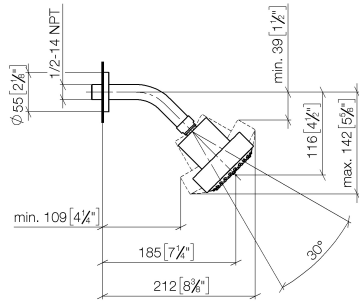

Shower head FlowReduce - Platinum

TARA

28 508 979

Fits: TARA, LISSÉ, VAIA, META

- 200mm projection
- ball-joint pivotable through 30°
- Three settings: PURIFY RAIN, COMPACT SOFT FLOW, COMPACT AQUAPRESSURE FLOW, max. flow rate 6.8 l/min (at 3 bar)
- with anti-scale system
- spray head Ø 92mm
- rosette Ø 55 mm
- 1/2" connection
- This product can help a building meet the requirements of Green Building Rating Systems, e.g. LEED®, BREEAM®, DGNB

	Platinum	28 508 979-08 0010
	Chrome	28 508 979-00 0010
	Chrome	28 508 979-00
	Brushed Platinum	28 508 979-06 0010
	Brushed Platinum	28 508 979-06
	Platinum	28 508 979-08
	Dark Chrome	28 508 979-19 0010
	Dark Chrome	28 508 979-19
	Light Gold	28 508 979-26 0010
	Light Gold	28 508 979-26
	Brushed Light Gold	28 508 979-27 0010
	Brushed Light Gold	28 508 979-27
	Brushed Durabrass (23kt Gold)	28 508 979-28 0010
	Brushed Durabrass (23kt Gold)	28 508 979-28
	Matte Black	28 508 979-33 0010
	Matte Black	28 508 979-33
	Brushed Bronze	28 508 979-42
	Brushed Bronze	28 508 979-42 0010
	Brushed Champagne (22kt Gold)	28 508 979-46 0010
	Brushed Champagne (22kt Gold)	28 508 979-46
	Champagne (22kt Gold)	28 508 979-47 0010
	Champagne (22kt Gold)	28 508 979-47
	Brushed Chrome	28 508 979-93 0010
	Brushed Chrome	28 508 979-93
	Brushed Dark Platinum	28 508 979-99 0010
	Brushed Dark Platinum	28 508 979-99

Shower head FlowReduce - Platinum

TARA

28 508 979

28 508 979

mm [inches]

Flow rate chart

Codes & Standards

ASME A112.18.1

Parts for other
finishes can be found
here: [Chrome](#)

Shower head FlowReduce - Platinum

TARA

28 508 979

Spare parts list

Product version up to 5/15/2020

Product version from 5/15/2020

No.	Item Number	Name	Quantity used	Delivery time
	09 27 22 003-08	rosette	4	40