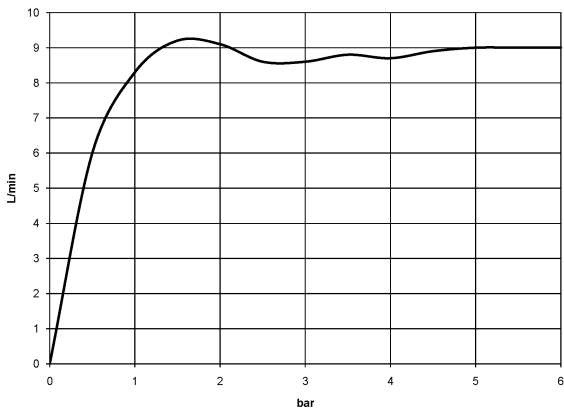

Shower head - Brushed Light Gold

TARA

28 508 979

- 200mm projection
- ball-joint pivotable through 30°
- Three settings: PURIFY RAIN, COMPACT SOFT FLOW, COMPACT AQUAPRESSURE FLOW, max. flow rate 9 l/min (at 3 bar)
- Function from: 7 l/min
- with anti-scale system
- spray head Ø 92mm
- rosette Ø 55 mm
- 1/2" connection

Shower head - Brushed Light Gold

TARA

28 508 979

Recommended miscellaneous

-
- | | | |
|---|--|---------------|
|  | Concealed wall elbow -
•min. recess depth 90 mm
•max. recess depth 163 mm | 35 085 970 90 |
|---|--|---------------|

28 508 979

mm [inches]

Flow rate chart

28 508 979

Product version from 6/1/2024

Shower head - Brushed Light Gold

TARA

28 508 979