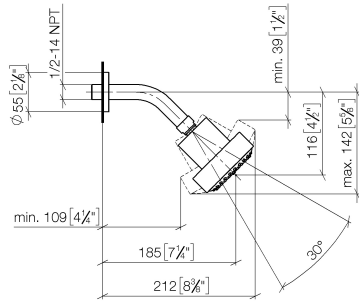

**Shower head FlowReduce - Brushed Chrome**

TARA

28 508 979

Fits: TARA, LISSÉ, VAIA, META

- 200mm projection
- ball-joint pivotable through 30°
- Three settings: PURIFY RAIN, COMPACT SOFT FLOW, COMPACT AQUAPRESSURE FLOW, max. flow rate 6.8 l/min (at 3 bar)
- with anti-scale system
- spray head Ø 92mm
- rosette Ø 55 mm
- 1/2" connection
- This product can help a building meet the requirements of Green Building Rating Systems, e.g. LEED®, BREEAM®, DGNB

## Shower head FlowReduce - Brushed Chrome

---

TARA

28 508 979

28 508 979

mm [inches]

Flow rate chart

Codes & Standards

## Shower head FlowReduce - Brushed Chrome

---

TARA

28 508 979