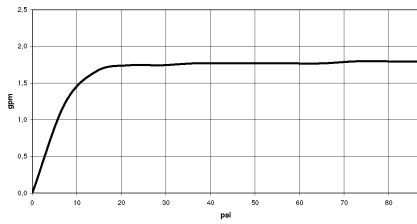

**Shower head FlowReduce - Brushed Chrome**

TARA

28 508 979

Fits: TARA, LISSÉ, VAIA, META

- 200mm projection
- ball-joint pivotable through 30°
- Three settings: PURIFY RAIN, COMPACT SOFT FLOW, COMPACT AQUAPRESSURE FLOW, max. flow rate 6.8 l/min (at 3 bar)
- with anti-scale system
- spray head Ø 92mm
- rosette Ø 55 mm
- 1/2" connection
- This product can help a building meet the requirements of Green Building Rating Systems, e.g. LEED®, BREEAM®, DGNB

## Shower head FlowReduce - Brushed Chrome

---

TARA

28 508 979

28 508 979

mm [inches]

Flow rate chart

Codes & Standards