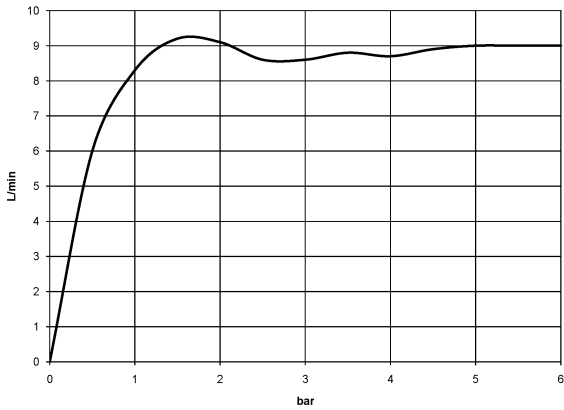

**Shower head - Brushed Dark Platinum**

TARA

28 508 979

- 200mm projection
- ball-joint pivotable through 30°
- Three settings: PURIFY RAIN, COMPACT SOFT FLOW, COMPACT AQUAPRESSURE FLOW, max. flow rate 9 l/min (at 3 bar)
- Function from: 7 l/min
- with anti-scale system
- spray head Ø 92mm
- rosette Ø 55 mm
- 1/2" connection

### Recommended miscellaneous

- 
- |   |  |               |
|---|--|---------------|
|  | <b>Concealed wall elbow -</b><br>•max. recess depth 163 mm<br>•min. recess depth 90 mm | 35 085 970 90 |
|---|--|---------------|

28 508 979

mm [inches]

Flow rate chart

28 508 979

**Product version from 6/1/2024**