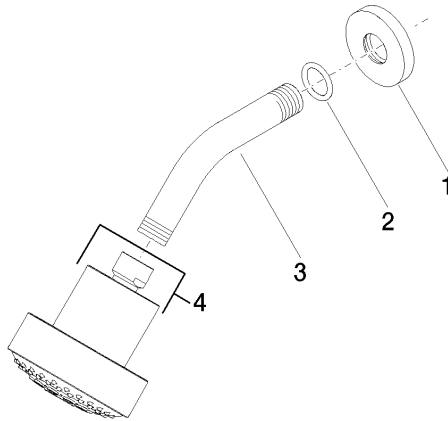

**Shower head - Brushed Dark Platinum**

TARA

28 508 979

- 200mm projection
- ball-joint pivotable through 30°
- Three settings: PURIFY RAIN, COMPACT SOFT FLOW, COMPACT AQUAPRESSURE FLOW, max. flow rate 9 l/min (at 3 bar)
- Function from: 7 l/min
- with anti-scale system
- spray head Ø 92mm
- rosette Ø 55 mm
- 1/2" connection

### Recommended miscellaneous

- 
- |   |  |               |
|---|--|---------------|
|  | <b>Concealed wall elbow -</b><br>•max. recess depth 163 mm<br>•min. recess depth 90 mm | 35 085 970 90 |
|---|--|---------------|

28 508 979

mm [inches]

Flow rate chart

28 508 979

**Product version from 6/1/2024**

## Shower head - Brushed Dark Platinum

TARA

28 508 979