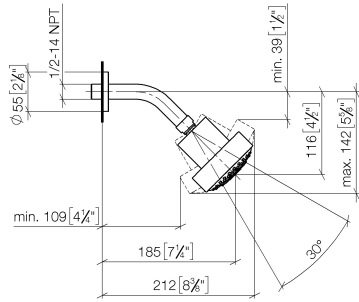

**Shower head - Brushed Dark Platinum**

TARA

28 508 979

- 200mm projection
- ball-joint pivotable through 30°
- Three settings: PURIFY RAIN, COMPACT SOFT FLOW, COMPACT AQUAPRESSURE FLOW, max. flow rate 9 l/min (at 3 bar)
- Function from: 7 l/min
- with anti-scale system
- spray head Ø 92mm
- rosette Ø 55 mm
- 1/2" connection

## Shower head - Brushed Dark Platinum

TARA

28 508 979

### Recommended miscellaneous

- 
- |   |  |               |
|---|--|---------------|
|  | <b>Concealed wall elbow -</b><br>•max. recess depth 163 mm<br>•min. recess depth 90 mm | 35 085 970 90 |
|---|--|---------------|

28 508 979

mm [inches]

Flow rate chart

28 508 979

**Product version from 6/1/2024**