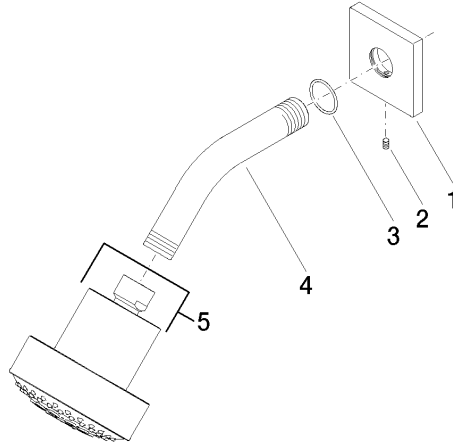

### Recommended miscellaneous

**Concealed wall elbow -**

35 085 970 90

28 508 980

mm [inches]

Flow rate chart

**Product version from 6/1/2024**

## Shower head - Matte Black

IMO

28 508 980