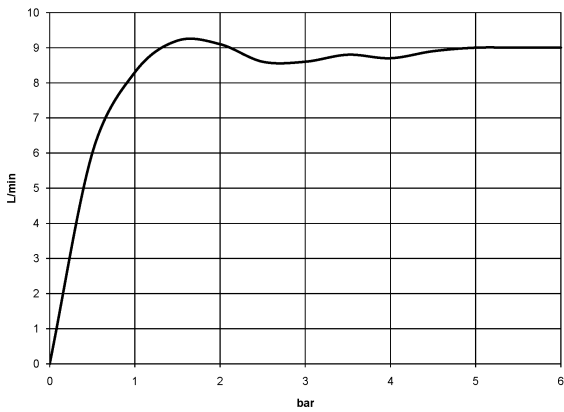

**Shower head - Matte Black**

IMO

28 508 980

- 200mm projection
- ball-joint pivotable through 30°
- Three settings: PURIFY RAIN, COMPACT SOFT FLOW, COMPACT AQUAPRESSURE FLOW, max. flow rate 9 l/min (at 3 bar)
- Function from: 7 l/min
- with anti-scale system
- spray head Ø 92mm
- rosette 60 x 60 mm
- 1/2" connection

### Recommended miscellaneous

**Concealed wall elbow -**

35 085 970 90

28 508 980

mm [inches]

Flow rate chart

**Product version from 6/1/2024**