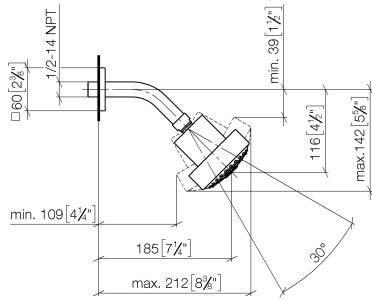

**Shower head - Matte Black**

IMO

28 508 980

- 200mm projection
- ball-joint pivotable through 30°
- Three settings: PURIFY RAIN, COMPACT SOFT FLOW, COMPACT AQUAPRESSURE FLOW, max. flow rate 9 l/min (at 3 bar)
- Function from: 7 l/min
- with anti-scale system
- spray head Ø 92mm
- rosette 60 x 60 mm
- 1/2" connection

## Shower head - Matte Black

IMO

28 508 980

### Recommended miscellaneous

**Concealed wall elbow -**

35 085 970 90

28 508 980

mm [inches]

Flow rate chart

**Product version from 6/1/2024**