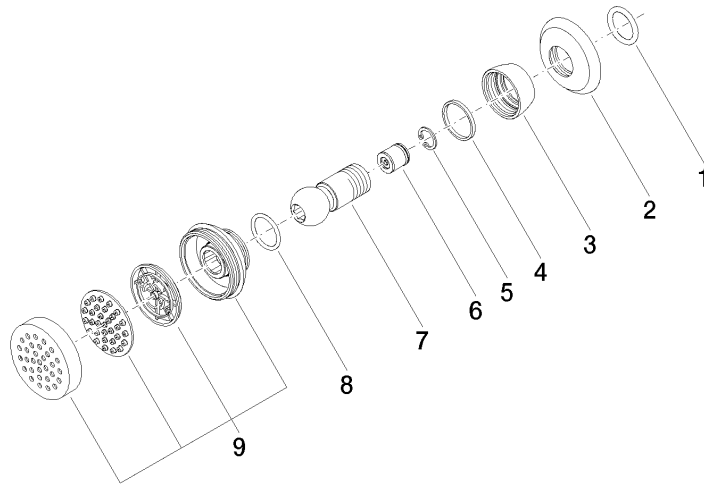

MADISON Body spray without volume control FlowReduce - Durabronss (23kt Gold)

MADISON

28 518 360

- spray head Ø 55mm
- ball-joint pivotable through 25° (in any direction)
- rain flow
- rosette Ø 55 mm
- 1/2" connection
- max. flow 5 l/min
- This product can help a building meet the requirements of Green Building Rating Systems, e.g. LEED®, BREEAM®, DGNB

Concealed wall elbow - 35 085 970 90

- max. recess depth 163 mm
- min. recess depth 90 mm

28 518 360
mm [inches]

Flow rate chart

Trajectory diagram

Certificates

LGA_38651.

28 518 360

Spare parts list

No.	Item Number	Name	Quantity used	Delivery time
1	90 14 10 026 00 90	seal	1	2
2	09 27 35 003-09	rosette	1	40
3	09 23 30 027-09	nut	1	60
4	09 14 15 010 90	ring	1	2
5	09 16 01 014 90	ring	1	2
6	09 23 01 048 90	back-flow preventer	1	2
7	09 21 40 016-09	connection	1	40
8	09 14 10 015 90	seal	1	2
9	90 12 05 028 00-09	casing (completely)	1	40