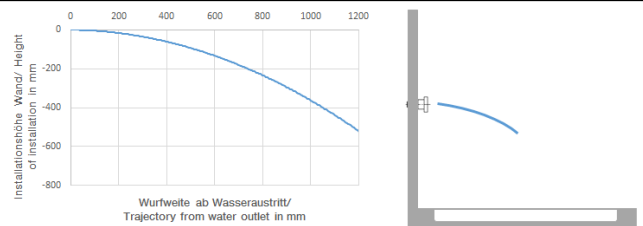

MADISON Body spray without volume control FlowReduce - Durabronss (23kt Gold)

MADISON

28 518 360

- spray head Ø 55mm
- ball-joint pivotable through 25° (in any direction)
- rain flow
- rosette Ø 55 mm
- 1/2" connection
- max. flow 5 l/min
- This product can help a building meet the requirements of Green Building Rating Systems, e.g. LEED®, BREEAM®, DGNB

Concealed wall elbow - 35 085 970 90

- max. recess depth 163 mm
- min. recess depth 90 mm

28 518 360
mm [inches]

Flow rate chart

Trajectory diagram

Certificates

LGA_38651.

28 518 360