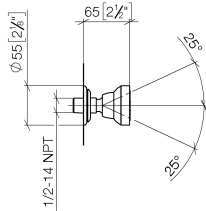

MADISON Body spray without volume control FlowReduce - Durabronss (23kt Gold)

MADISON

28 518 360

- spray head Ø 55mm
- ball-joint pivotable through 25° (in any direction)
- rain flow
- rosette Ø 55 mm
- 1/2" connection
- max. flow 5 l/min
- This product can help a building meet the requirements of Green Building Rating Systems, e.g. LEED®, BREEAM®, DGNB

Concealed wall elbow - 35 085 970 90

- max. recess depth 163 mm
- min. recess depth 90 mm

28 518 360
mm [inches]

Flow rate chart

Trajectory diagram

Certificates

LGA_38651.

28 518 360