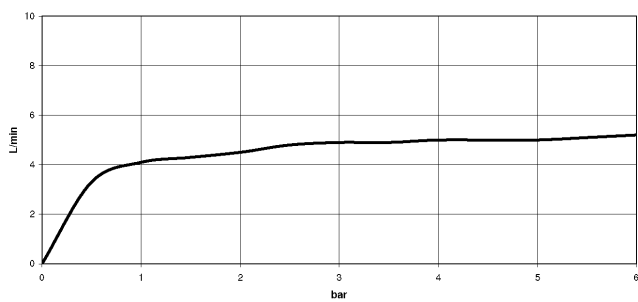

MADISON Body spray without volume control FlowReduce - Durabronss (23kt Gold)

MADISON

28 518 360

- spray head Ø 55mm
- ball-joint pivotable through 25° (in any direction)
- rain flow
- rosette Ø 55 mm
- 1/2" connection
- max. flow 5 l/min
- This product can help a building meet the requirements of Green Building Rating Systems, e.g. LEED®, BREEAM®, DGNB

Concealed wall elbow - 35 085 970 90

- max. recess depth 163 mm
- min. recess depth 90 mm

28 518 360
mm [inches]

Flow rate chart

Trajectory diagram

Certificates

LGA_38651.

28 518 360