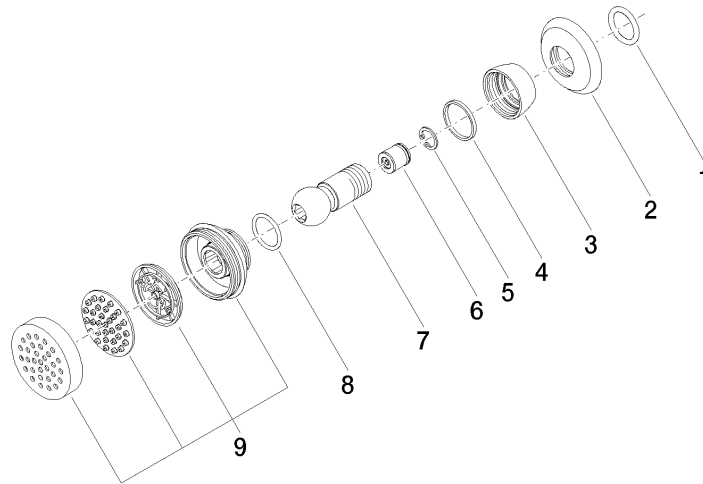

**MADISON Body spray without volume control FlowReduce - Brushed
Durabron (23kt Gold)**

MADISON

28 518 360

- spray head Ø 55mm
- ball-joint pivotable through 25° (in any direction)
- rain flow
- rosette Ø 55 mm
- 1/2" connection
- max. flow 5 l/min
- This product can help a building meet the requirements of Green Building Rating Systems, e.g. LEED®, BREEAM®, DGNB

- Concealed wall elbow -** 35 085 970 90
- max. recess depth 163 mm
 - min. recess depth 90 mm

28 518 360
mm [inches]

Flow rate chart

Trajectory diagram

Certificates

LGA_38651.

28 518 360

Spare parts list

No.	Item Number	Name	Quantity used	Delivery time
1	90 14 10 026 00 90	seal	1	2
2	09 27 35 003-28	rosette	1	60
3	09 23 30 027-28	nut	1	20
4	09 14 15 010 90	ring	1	2
5	09 16 01 014 90	ring	1	2
6	09 23 01 048 90	back-flow preventer	1	2
7	09 21 40 016-28	connection	1	20
8	09 14 10 015 90	seal	1	2
9	90 12 05 028 00-28	casing (completely)	1	20