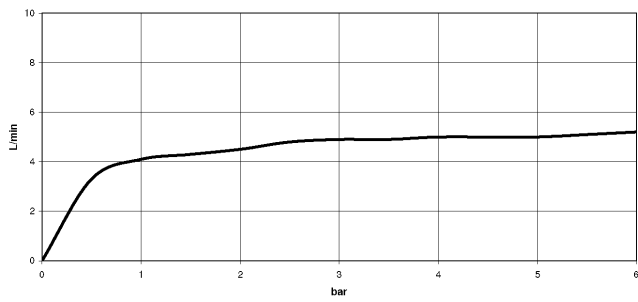

**MADISON Body spray without volume control FlowReduce - Brushed
Durabron (23kt Gold)**

MADISON

28 518 360

- spray head Ø 55mm
- ball-joint pivotable through 25° (in any direction)
- rain flow
- rosette Ø 55 mm
- 1/2" connection
- max. flow 5 l/min
- This product can help a building meet the requirements of Green Building Rating Systems, e.g. LEED®, BREEAM®, DGNB

- Concealed wall elbow -** 35 085 970 90
- max. recess depth 163 mm
 - min. recess depth 90 mm

28 518 360
mm [inches]

Flow rate chart

Trajectory diagram

Certificates

LGA_38651.

28 518 360

Spare parts list