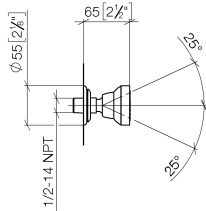

**MADISON Body spray without volume control FlowReduce - Brushed
Durabron (23kt Gold)**

MADISON

28 518 360

- spray head Ø 55mm
- ball-joint pivotable through 25° (in any direction)
- rain flow
- rosette Ø 55 mm
- 1/2" connection
- max. flow 5 l/min
- This product can help a building meet the requirements of Green Building Rating Systems, e.g. LEED®, BREEAM®, DGNB

- Concealed wall elbow -** 35 085 970 90
- max. recess depth 163 mm
 - min. recess depth 90 mm

28 518 360
mm [inches]

Flow rate chart

Trajectory diagram

Certificates

LGA_38651.

28 518 360

Spare parts list

No.	Item Number	Name	Quantity used	Delivery time
1	90 14 10 026 00 90	seal	1	2
2	09 27 35 003-28	rosette	1	60
3	09 23 30 027-28	nut	1	20
4	09 14 15 010 90	ring	1	2
5	09 16 01 014 90	ring	1	2
6	09 23 01 048 90	back-flow preventer	1	2
7	09 21 40 016-28	connection	1	20
8	09 14 10 015 90	seal	1	2
9	90 12 05 028 00-28	casing (completely)	1	20