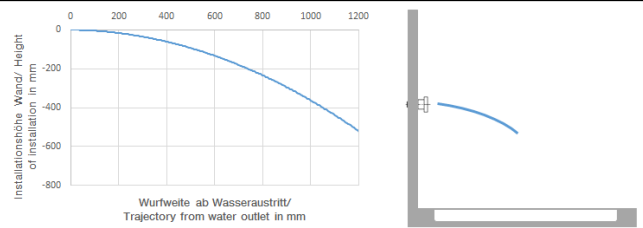

**MADISON Body spray without volume control FlowReduce - Brushed
Durabron (23kt Gold)**

MADISON

28 518 360

- spray head Ø 55mm
- ball-joint pivotable through 25° (in any direction)
- rain flow
- rosette Ø 55 mm
- 1/2" connection
- max. flow 5 l/min
- This product can help a building meet the requirements of Green Building Rating Systems, e.g. LEED®, BREEAM®, DGNB

- Concealed wall elbow -** 35 085 970 90
- max. recess depth 163 mm
 - min. recess depth 90 mm

28 518 360
mm [inches]

Flow rate chart

Trajectory diagram

Certificates

LGA_38651.

28 518 360

Spare parts list

No.	Item Number	Name	Quantity used	Delivery time
1	90 14 10 026 00 90	seal	1	2
2	09 27 35 003-28	rosette	1	60
3	09 23 30 027-28	nut	1	20
4	09 14 15 010 90	ring	1	2
5	09 16 01 014 90	ring	1	2
6	09 23 01 048 90	back-flow preventer	1	2
7	09 21 40 016-28	connection	1	20
8	09 14 10 015 90	seal	1	2
9	90 12 05 028 00-28	casing (completely)	1	20