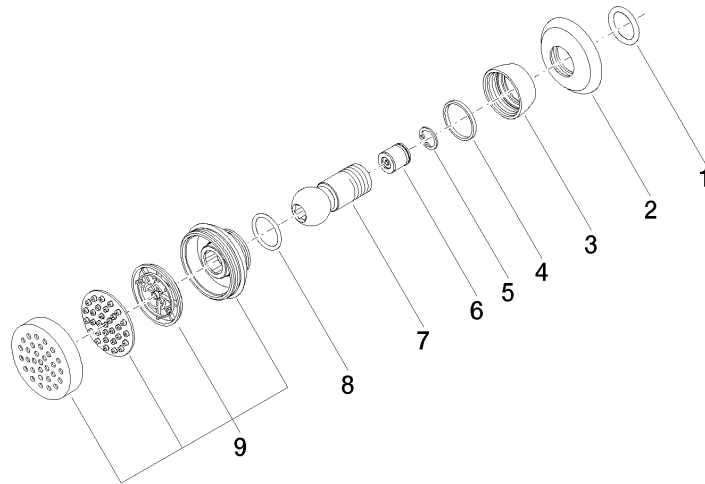

**MADISON Body spray without volume control FlowReduce - Brushed Dark
Platinum**

MADISON

28 518 360

- spray head Ø 55mm
- ball-joint pivotable through 25° (in any direction)
- rain flow
- rosette Ø 55 mm
- 1/2" connection
- max. flow 5 l/min
- This product can help a building meet the requirements of Green Building Rating Systems, e.g. LEED®, BREEAM®, DGNB

Concealed wall elbow - 35 085 970 90

- max. recess depth 163 mm
- min. recess depth 90 mm

28 518 360
mm [inches]

Flow rate chart

Trajectory diagram

Certificates

LGA_38651.

28 518 360

Spare parts list

No.	Item Number	Name	Quantity used	Delivery time
1	90 14 10 026 00 90	seal	1	2
2	09 27 35 003-99	rosette	1	30
3	09 23 30 027-99	nut	1	30
4	09 14 15 010 90	ring	1	2
5	09 16 01 014 90	ring	1	2
6	09 23 01 048 90	back-flow preventer	1	2
7	09 21 40 016-99	connection	1	30
8	09 14 10 015 90	seal	1	2
9	90 12 05 028 00-99	casing (completely)	1	30