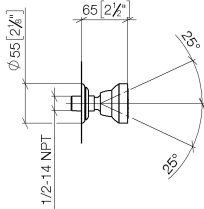

**MADISON Body spray without volume control FlowReduce - Brushed Dark
Platinum**

MADISON

28 518 360

- spray head Ø 55mm
- ball-joint pivotable through 25° (in any direction)
- rain flow
- rosette Ø 55 mm
- 1/2" connection
- max. flow 5 l/min
- This product can help a building meet the requirements of Green Building Rating Systems, e.g. LEED®, BREEAM®, DGNB

Concealed wall elbow - 35 085 970 90

- max. recess depth 163 mm
- min. recess depth 90 mm

28 518 360
mm [inches]

Flow rate chart

Trajectory diagram

Certificates

LGA_38651.

28 518 360