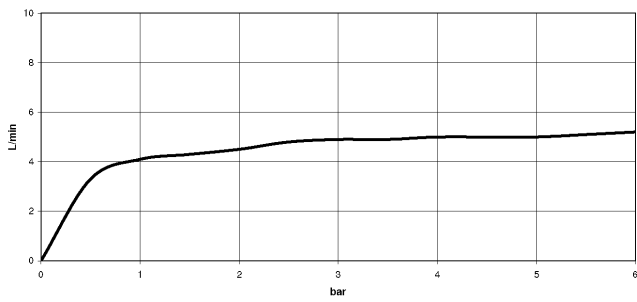

**MADISON Body spray without volume control FlowReduce - Brushed Dark
Platinum**

MADISON

28 518 360

- spray head Ø 55mm
- ball-joint pivotable through 25° (in any direction)
- rain flow
- rosette Ø 55 mm
- 1/2" connection
- max. flow 5 l/min
- This product can help a building meet the requirements of Green Building Rating Systems, e.g. LEED®, BREEAM®, DGNB

Concealed wall elbow - 35 085 970 90

- max. recess depth 163 mm
- min. recess depth 90 mm

28 518 360
mm [inches]

Flow rate chart

Trajectory diagram

Certificates

LGA_38651.

28 518 360