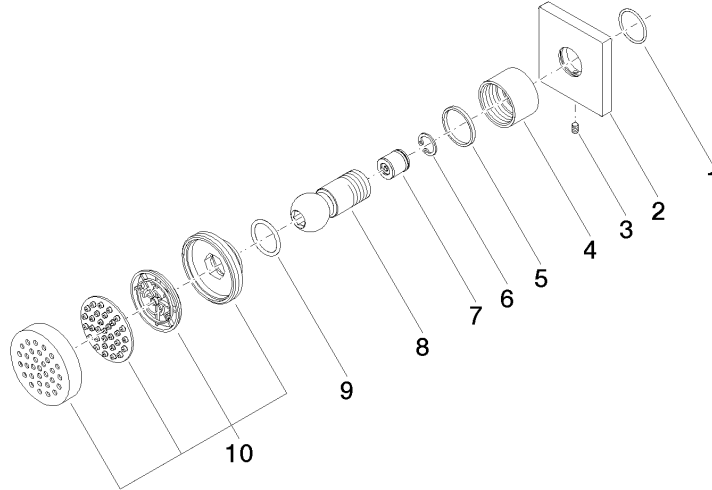

**Body spray without volume control FlowReduce - Brushed Durabronz (23kt Gold)**

IMO

28 518 782

- spray head Ø 55mm
- ball-joint pivotable through 25° (in any direction)
- rain flow
- anti-scale system
- rosette 60 x 60 mm
- 1/2" connection
- max. flow 5 l/min
- WRAS 1809018
- This product can help a building meet the requirements of Green Building Rating Systems, e.g. LEED®, BREEAM®, DGNB

**Recommended miscellaneous**

- Concealed wall elbow -**
- max. recess depth 163 mm
  - min. recess depth 90 mm

35 085 970 90

28 518 782  
mm [inches]

Flow rate chart

Trajectory diagram

Certificates

WRAS\_1809018. LGA\_38651.

### Spare parts list

No.	Item Number	Name	Quantity used	Delivery time
1	09 14 10 098 90	seal	1	2
2	09 27 98 003-28	rosette	1	20
3	09 31 11 048 90	pin	1	2
4	09 23 30 026-28	nut	1	20
5	09 14 15 010 90	ring	1	2
6	09 16 01 014 90	ring	1	2
7	09 23 01 048 90	back-flow preventer	1	2
8	09 21 40 016-28	connection	1	20
9	09 14 10 015 90	seal	1	2
10	90 12 05 027 00-28	casing ( completely )	1	20