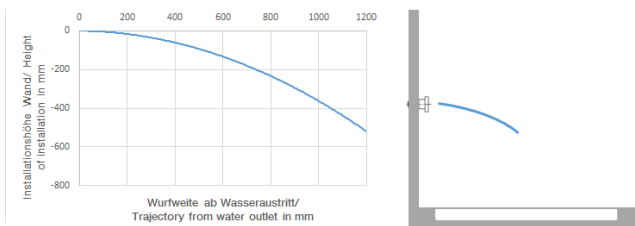

**Body spray without volume control FlowReduce - Brushed Durabronz (23kt Gold)**

IMO

28 518 782

- spray head Ø 55mm
- ball-joint pivotable through 25° (in any direction)
- rain flow
- anti-scale system
- rosette 60 x 60 mm
- 1/2" connection
- max. flow 5 l/min
- WRAS 1809018
- This product can help a building meet the requirements of Green Building Rating Systems, e.g. LEED®, BREEAM®, DGNB

**Recommended miscellaneous**

- Concealed wall elbow -**
- max. recess depth 163 mm
  - min. recess depth 90 mm

35 085 970 90

28 518 782  
mm [inches]

Flow rate chart

Trajectory diagram

Certificates

WRAS\_1809018. LGA\_38651.