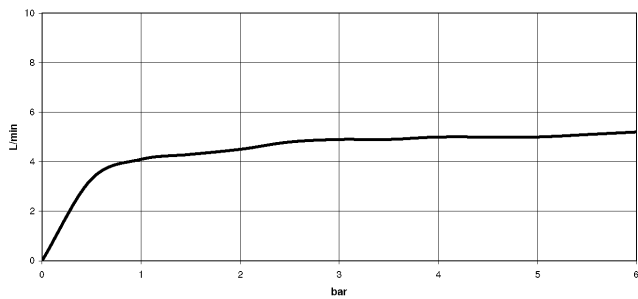

**Body spray without volume control FlowReduce - Brushed Durabronz (23kt Gold)**

IMO

28 518 782

- spray head Ø 55mm
- ball-joint pivotable through 25° (in any direction)
- rain flow
- anti-scale system
- rosette 60 x 60 mm
- 1/2" connection
- max. flow 5 l/min
- WRAS 1809018
- This product can help a building meet the requirements of Green Building Rating Systems, e.g. LEED®, BREEAM®, DGNB

**Recommended miscellaneous**

- Concealed wall elbow -**
- max. recess depth 163 mm
  - min. recess depth 90 mm

35 085 970 90

28 518 782  
mm [inches]

Flow rate chart

Trajectory diagram

Certificates

WRAS\_1809018. LGA\_38651.