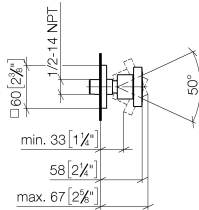

**Body spray without volume control FlowReduce - Brushed Durabronz (23kt Gold)**

IMO

28 518 782

- spray head Ø 55mm
- ball-joint pivotable through 25° (in any direction)
- rain flow
- anti-scale system
- rosette 60 x 60 mm
- 1/2" connection
- max. flow 5 l/min
- WRAS 1809018
- This product can help a building meet the requirements of Green Building Rating Systems, e.g. LEED®, BREEAM®, DGNB

**Recommended miscellaneous**

- Concealed wall elbow -**
- max. recess depth 163 mm
  - min. recess depth 90 mm

35 085 970 90

28 518 782  
mm [inches]

Flow rate chart

Trajectory diagram

Certificates

WRAS\_1809018. LGA\_38651.

### Spare parts list

No.	Item Number	Name	Quantity used	Delivery time
1	09 14 10 098 90	seal	1	2
2	09 27 98 003-28	rosette	1	20
3	09 31 11 048 90	pin	1	2
4	09 23 30 026-28	nut	1	20
5	09 14 15 010 90	ring	1	2
6	09 16 01 014 90	ring	1	2
7	09 23 01 048 90	back-flow preventer	1	2
8	09 21 40 016-28	connection	1	20
9	09 14 10 015 90	seal	1	2
10	90 12 05 027 00-28	casing ( completely )	1	20