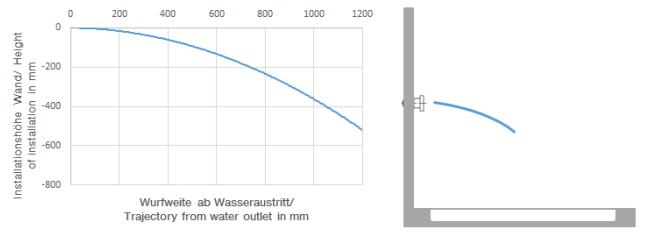

28 518 979

- spray head Ø 55mm
- ball-joint pivotable through 25° (in any direction)
- HORIZONTAL RAIN, max. flow rate 5 l/min (at 3 bar)
- with anti-scale system
- rosette Ø 55 mm
- 1/2" connection
- This product can help a building meet the requirements of Green Building Rating Systems, e.g. LEED®, BREEAM®, DGNB

Recommended miscellaneous

- Concealed wall elbow -** 35 085 970 90
- max. recess depth 163 mm
 - min. recess depth 90 mm

28 518 979

mm [inches]

Flow rate chart

Trajectory diagram

Certificates

LGA_38651.