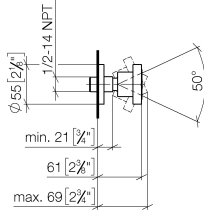

28 518 979

- spray head Ø 55mm
- ball-joint pivotable through 25° (in any direction)
- HORIZONTAL RAIN, max. flow rate 5 l/min (at 3 bar)
- with anti-scale system
- rosette Ø 55 mm
- 1/2" connection
- This product can help a building meet the requirements of Green Building Rating Systems, e.g. LEED®, BREEAM®, DGNB

Fits: TARA, LISSÉ, VAIA, META

	Dark Chrome	28 518 979-19
	Chrome	28 518 979-00
	Brushed Platinum	28 518 979-06
	Platinum	28 518 979-08
	Durabronze (23kt Gold)	28 518 979-09
	Light Gold	28 518 979-26
	Brushed Light Gold	28 518 979-27
	Brushed Durabronze (23kt Gold)	28 518 979-28
	Matte Black	28 518 979-33
	Brushed Bronze	28 518 979-42
	Brushed Champagne (22kt Gold)	28 518 979-46
	Champagne (22kt Gold)	28 518 979-47
	Brushed Chrome	28 518 979-93
	Brushed Dark Platinum	28 518 979-99

Recommended miscellaneous

- Concealed wall elbow -** 35 085 970 90
- max. recess depth 163 mm
 - min. recess depth 90 mm

28 518 979

mm [inches]

Flow rate chart

Trajectory diagram

Certificates

LGA_38651.