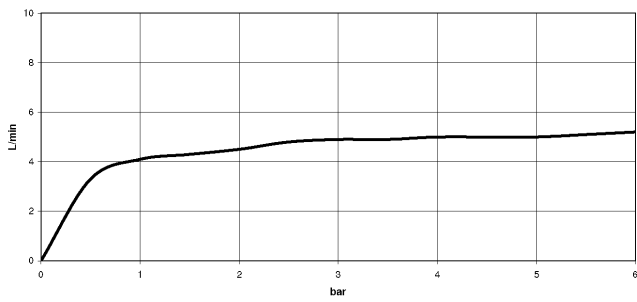

Body spray without volume control FlowReduce - Light Gold

TARA

28 518 979

- spray head Ø 55mm
- ball-joint pivotable through 25° (in any direction)
- HORIZONTAL RAIN, max. flow rate 5 l/min (at 3 bar)
- with anti-scale system
- rosette Ø 55 mm
- 1/2" connection
- This product can help a building meet the requirements of Green Building Rating Systems, e.g. LEED®, BREEAM®, DGNB

Recommended miscellaneous

- Concealed wall elbow -** 35 085 970 90
- min. recess depth 90 mm
 - max. recess depth 163 mm

28 518 979

mm [inches]

Flow rate chart

Trajectory diagram

Certificates

LGA_38651.