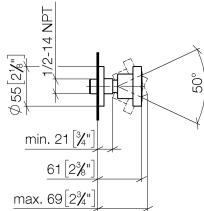

## Body spray without volume control FlowReduce - Matte Black

TARA

28 518 979

- spray head Ø 55mm
- ball-joint pivotable through 25° (in any direction)
- HORIZONTAL RAIN, max. flow rate 5 l/min (at 3 bar)
- with anti-scale system
- rosette Ø 55 mm
- 1/2" connection
- This product can help a building meet the requirements of Green Building Rating Systems, e.g. LEED®, BREEAM®, DGNB

Fits: TARA, LISSÉ, VAIA, META

	Matte Black	28 518 979-33
	Chrome	28 518 979-00
	Brushed Platinum	28 518 979-06
	Platinum	28 518 979-08
	Durabronze (23kt Gold)	28 518 979-09
	Dark Chrome	28 518 979-19
	Light Gold	28 518 979-26
	Brushed Light Gold	28 518 979-27
	Brushed Durabronze (23kt Gold)	28 518 979-28
	Brushed Bronze	28 518 979-42
	Brushed Champagne (22kt Gold)	28 518 979-46
	Champagne (22kt Gold)	28 518 979-47
	Brushed Chrome	28 518 979-93
	Brushed Dark Platinum	28 518 979-99

### Recommended miscellaneous

- Concealed wall elbow -** 35 085 970 90
- max. recess depth 163 mm
  - min. recess depth 90 mm

28 518 979

mm [inches]

Flow rate chart

Trajectory diagram

Certificates

IAPMO\_4976 (5). LGA\_38651.