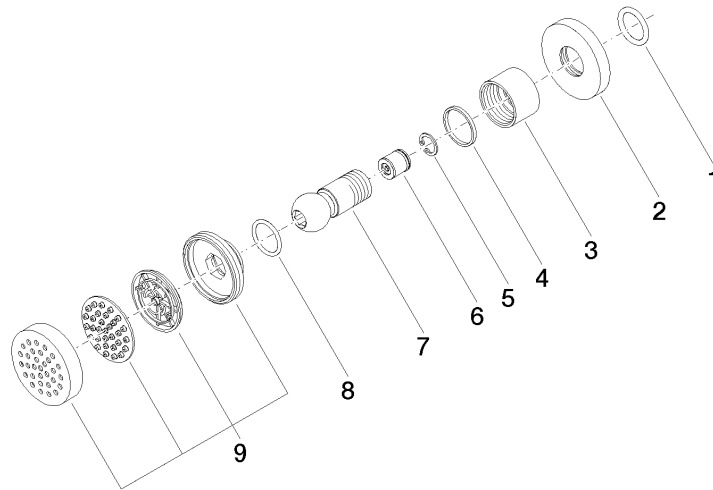

## Body spray without volume control FlowReduce - Matte Black

TARA

28 518 979

- spray head Ø 55mm
- ball-joint pivotable through 25° (in any direction)
- HORIZONTAL RAIN, max. flow rate 5 l/min (at 3 bar)
- with anti-scale system
- rosette Ø 55 mm
- 1/2" connection
- This product can help a building meet the requirements of Green Building Rating Systems, e.g. LEED®, BREEAM®, DGNB

Fits: TARA, LISSÉ, VAIA, META

	Matte Black	28 518 979-33
	Chrome	28 518 979-00
	Brushed Platinum	28 518 979-06
	Platinum	28 518 979-08
	Durabronze (23kt Gold)	28 518 979-09
	Dark Chrome	28 518 979-19
	Light Gold	28 518 979-26
	Brushed Light Gold	28 518 979-27
	Brushed Durabronze (23kt Gold)	28 518 979-28
	Brushed Bronze	28 518 979-42
	Brushed Champagne (22kt Gold)	28 518 979-46
	Champagne (22kt Gold)	28 518 979-47
	Brushed Chrome	28 518 979-93
	Brushed Dark Platinum	28 518 979-99

### Recommended miscellaneous

- Concealed wall elbow -** 35 085 970 90
- max. recess depth 163 mm
  - min. recess depth 90 mm

28 518 979

mm [inches]

Flow rate chart

Trajectory diagram

Certificates

IAPMO\_4976 (5). LGA\_38651.

### Spare parts list

No.	Item Number	Name	Quantity used	Delivery time
1	90 14 10 026 00 90	seal	1	2
2	09 27 22 019-33	rosette	1	30
3	09 23 30 026-33	nut	1	30
4	09 14 15 010 90	ring	1	2
5	09 16 01 014 90	ring	1	2
6	09 23 01 048 90	back-flow preventer	1	2
7	09 21 40 016-33	connection	1	30
8	09 14 10 015 90	seal	1	2
9	90 12 05 027 00-33	casing ( completely )	1	30