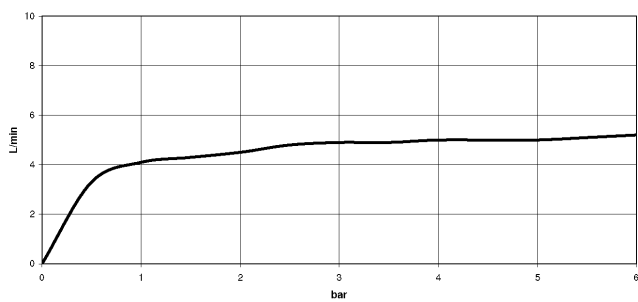

## Body spray without volume control FlowReduce - Matte Black

TARA

28 518 979

- spray head Ø 55mm
- ball-joint pivotable through 25° (in any direction)
- HORIZONTAL RAIN, max. flow rate 5 l/min (at 3 bar)
- with anti-scale system
- rosette Ø 55 mm
- 1/2" connection
- This product can help a building meet the requirements of Green Building Rating Systems, e.g. LEED®, BREEAM®, DGNB

### Recommended miscellaneous

- Concealed wall elbow -** 35 085 970 90
- max. recess depth 163 mm
  - min. recess depth 90 mm

28 518 979

mm [inches]

Flow rate chart

Trajectory diagram

Certificates

IAPMO\_4976 (5). LGA\_38651.