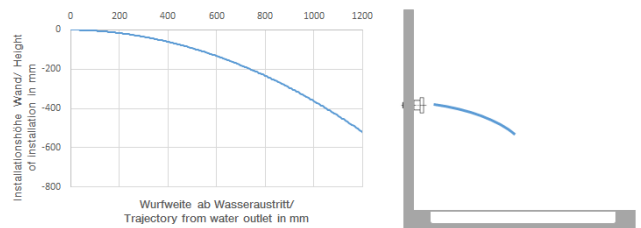

## Body spray without volume control FlowReduce - Matte Black

TARA

28 518 979

- spray head Ø 55mm
- ball-joint pivotable through 25° (in any direction)
- HORIZONTAL RAIN, max. flow rate 5 l/min (at 3 bar)
- with anti-scale system
- rosette Ø 55 mm
- 1/2" connection
- This product can help a building meet the requirements of Green Building Rating Systems, e.g. LEED®, BREEAM®, DGNB

### Recommended miscellaneous

- Concealed wall elbow -** 35 085 970 90
- max. recess depth 163 mm
  - min. recess depth 90 mm

28 518 979

mm [inches]

Flow rate chart

Trajectory diagram

Certificates

IAPMO\_4976 (5). LGA\_38651.