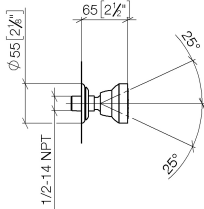

28 528 360

- spray head Ø 55mm
- ball-joint pivotable through 25° (in any direction)
- HORIZONTAL RAIN, max. flow rate 7 l/min (at 3 bar)
- rosette Ø 55 mm
- 1/2" connection

	Brushed Platinum	28 528 360-06
	Chrome	28 528 360-00
	Platinum	28 528 360-08
	Durabrand (23kt Gold)	28 528 360-09
	Brushed Durabrand (23kt Gold)	28 528 360-28
	Brushed Dark Platinum	28 528 360-99

Recommended miscellaneous

- Concealed wall elbow -** 35 085 970 90
- max. recess depth 163 mm
 - min. recess depth 90 mm

28 528 360

mm [inches]

Flow rate chart

Certificates

LGA_38652.

28 528 360