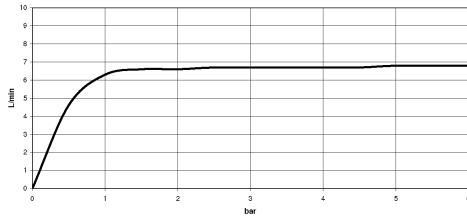

28 528 360

- spray head Ø 55mm
- ball-joint pivotable through 25° (in any direction)
- HORIZONTAL RAIN, max. flow rate 7 l/min (at 3 bar)
- rosette Ø 55 mm
- 1/2" connection

	Platinum	28 528 360-08
	Chrome	28 528 360-00
	Brushed Platinum	28 528 360-06
	Durabass (23kt Gold)	28 528 360-09
	Brushed Durabass (23kt Gold)	28 528 360-28
	Brushed Dark Platinum	28 528 360-99

Recommended miscellaneous

- Concealed wall elbow -** 35 085 970 90
- max. recess depth 163 mm
 - min. recess depth 90 mm

28 528 360

mm [inches]

Flow rate chart

Certificates

LGA_38652.

28 528 360