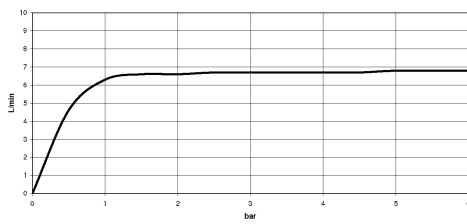

28 528 360

- spray head Ø 55mm
- ball-joint pivotable through 25° (in any direction)
- HORIZONTAL RAIN, max. flow rate 7 l/min (at 3 bar)
- rosette Ø 55 mm
- 1/2" connection

	Durabronss (23kt Gold)	28 528 360-09
	Chrome	28 528 360-00
	Brushed Platinum	28 528 360-06
	Platinum	28 528 360-08
	Brushed Durabronss (23kt Gold)	28 528 360-28
	Brushed Dark Platinum	28 528 360-99

**Recommended miscellaneous**

**Concealed wall elbow -** 35 085 970 90

- max. recess depth 163 mm
- min. recess depth 90 mm

28 528 360

mm [inches]

### Flow rate chart