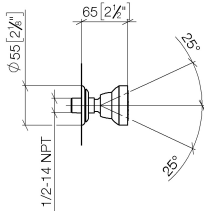

28 528 360

- spray head Ø 55mm
- ball-joint pivotable through 25° (in any direction)
- HORIZONTAL RAIN, max. flow rate 7 l/min (at 3 bar)
- rosette Ø 55 mm
- 1/2" connection

	Durabronss (23kt Gold)	28 528 360-09
	Chrome	28 528 360-00
	Brushed Platinum	28 528 360-06
	Platinum	28 528 360-08
	Brushed Durabronss (23kt Gold)	28 528 360-28
	Brushed Dark Platinum	28 528 360-99

**Recommended miscellaneous**

**Concealed wall elbow -** 35 085 970 90

- max. recess depth 163 mm
- min. recess depth 90 mm

28 528 360

mm [inches]

### Flow rate chart