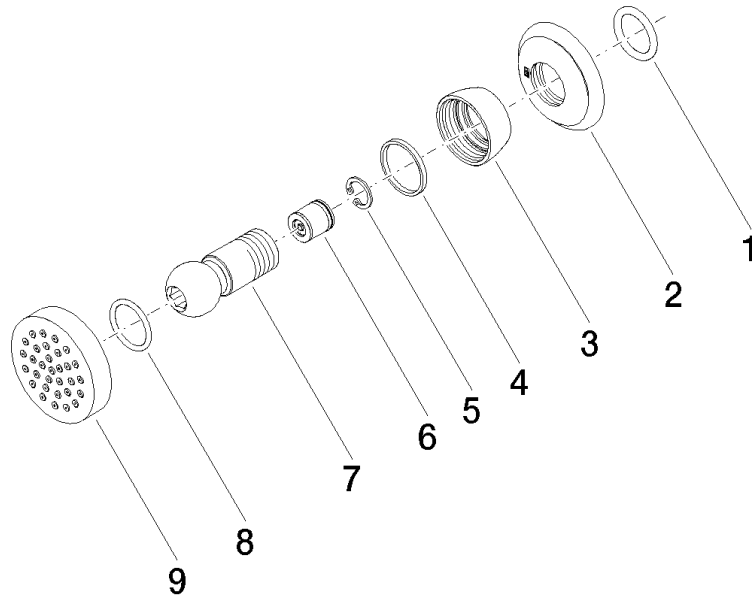

28 528 360

- spray head Ø 55mm
- ball-joint pivotable through 25° (in any direction)
- HORIZONTAL RAIN, max. flow rate 7 l/min (at 3 bar)
- rosette Ø 55 mm
- 1/2" connection

	Durabronss (23kt Gold)	28 528 360-09
	Chrome	28 528 360-00
	Brushed Platinum	28 528 360-06
	Platinum	28 528 360-08
	Brushed Durabronss (23kt Gold)	28 528 360-28
	Brushed Dark Platinum	28 528 360-99

**Recommended miscellaneous**

**Concealed wall elbow -** 35 085 970 90

- max. recess depth 163 mm
- min. recess depth 90 mm

28 528 360

mm [inches]

### Flow rate chart

### Spare parts list

No.	Item Number	Name	Quantity used	Delivery time
1	90 14 10 026 00 90	seal	1	2
2	09 27 35 003-09	rosette	1	40
3	09 23 30 027-09	nut	1	60
4	09 14 15 010 90	ring	1	2
5	09 16 01 014 90	ring	1	2
6	90 23 01 147 00 90	back-flow preventer	1	2
7	09 21 40 016-09	connection	1	40
8	09 14 10 015 90	seal	1	2
9	90 12 05 027 00-09	casing ( completely )	1	-