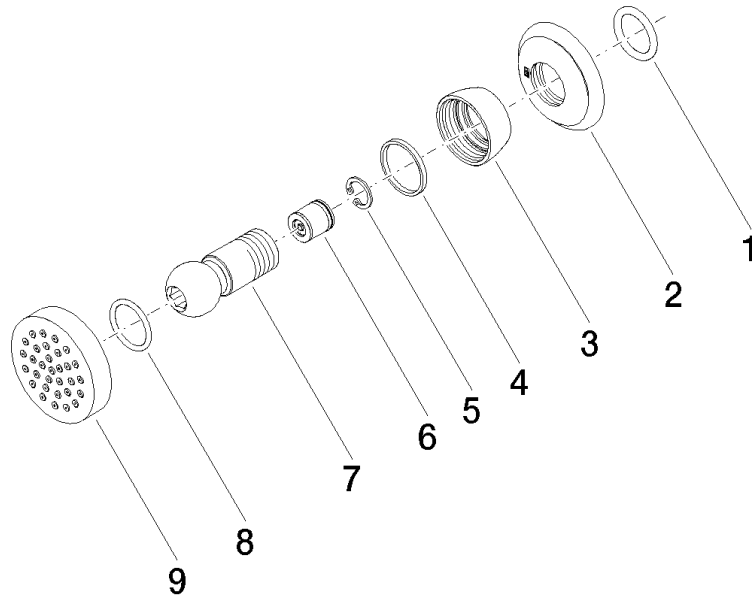

28 528 360

- spray head Ø 55mm
- ball-joint pivotable through 25° (in any direction)
- HORIZONTAL RAIN, max. flow rate 7 l/min (at 3 bar)
- rosette Ø 55 mm
- 1/2" connection

	Brushed Durabron (23kt Gold)	28 528 360-28
	Chrome	28 528 360-00
	Brushed Platinum	28 528 360-06
	Platinum	28 528 360-08
	Durabron (23kt Gold)	28 528 360-09
	Brushed Dark Platinum	28 528 360-99

Recommended miscellaneous

- Concealed wall elbow -** 35 085 970 90
- max. recess depth 163 mm
 - min. recess depth 90 mm

28 528 360

mm [inches]

Flow rate chart

Certificates

LGA_38652.

28 528 360

Spare parts list

No.	Item Number	Name	Quantity used	Delivery time
1	90 14 10 026 00 90	seal	1	2
2	09 27 35 003-28	rosette	1	60
3	09 23 30 027-28	nut	1	20
4	09 14 15 010 90	ring	1	2
5	09 16 01 014 90	ring	1	2
6	90 23 01 147 00 90	back-flow preventer	1	2
7	09 21 40 016-28	connection	1	20
8	09 14 10 015 90	seal	1	2
9	90 12 05 027 00-28	casing (completely)	1	20