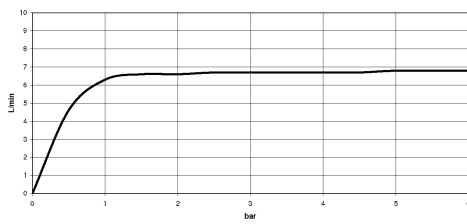

28 528 360

- spray head Ø 55mm
- ball-joint pivotable through 25° (in any direction)
- HORIZONTAL RAIN, max. flow rate 7 l/min (at 3 bar)
- rosette Ø 55 mm
- 1/2" connection

	Brushed Dark Platinum	28 528 360-99
	Chrome	28 528 360-00
	Brushed Platinum	28 528 360-06
	Platinum	28 528 360-08
	Durabrand (23kt Gold)	28 528 360-09
	Brushed Durabrand (23kt Gold)	28 528 360-28

Recommended miscellaneous

Concealed wall elbow - 35 085 970 90

- max. recess depth 163 mm
- min. recess depth 90 mm

28 528 360

mm [inches]

Flow rate chart

Certificates

LGA_38652.