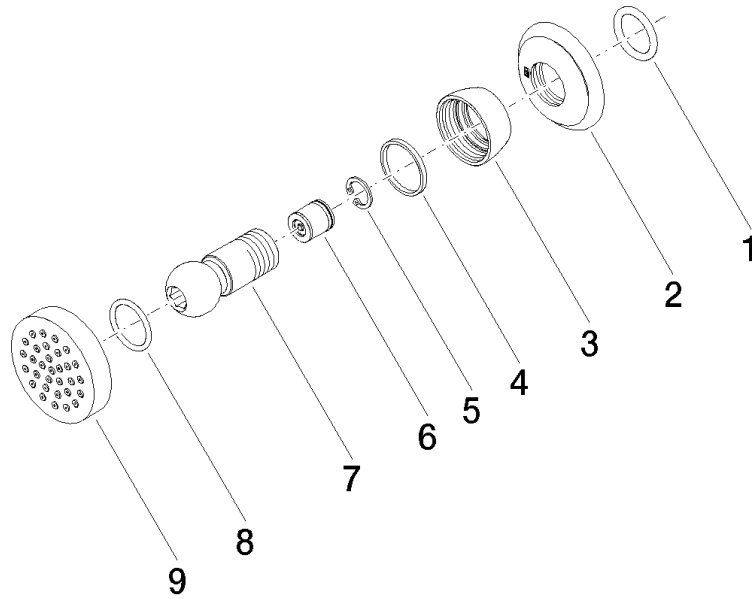

28 528 360

- spray head Ø 55mm
- ball-joint pivotable through 25° (in any direction)
- HORIZONTAL RAIN, max. flow rate 7 l/min (at 3 bar)
- rosette Ø 55 mm
- 1/2" connection

	Brushed Dark Platinum	28 528 360-99
	Chrome	28 528 360-00
	Brushed Platinum	28 528 360-06
	Platinum	28 528 360-08
	Durabrand (23kt Gold)	28 528 360-09
	Brushed Durabrand (23kt Gold)	28 528 360-28

Recommended miscellaneous

Concealed wall elbow - 35 085 970 90

- max. recess depth 163 mm
- min. recess depth 90 mm

28 528 360

mm [inches]

Flow rate chart

Certificates

LGA_38652.

28 528 360

Spare parts list

No.	Item Number	Name	Quantity used	Delivery time
1	90 14 10 026 00 90	seal	1	2
2	09 27 35 003-99	rosette	1	30
3	09 23 30 027-99	nut	1	30
4	09 14 15 010 90	ring	1	2
5	09 16 01 014 90	ring	1	2
6	90 23 01 147 00 90	back-flow preventer	1	2
7	09 21 40 016-99	connection	1	30
8	09 14 10 015 90	seal	1	2
9	90 12 05 027 00-99	casing (completely)	1	30